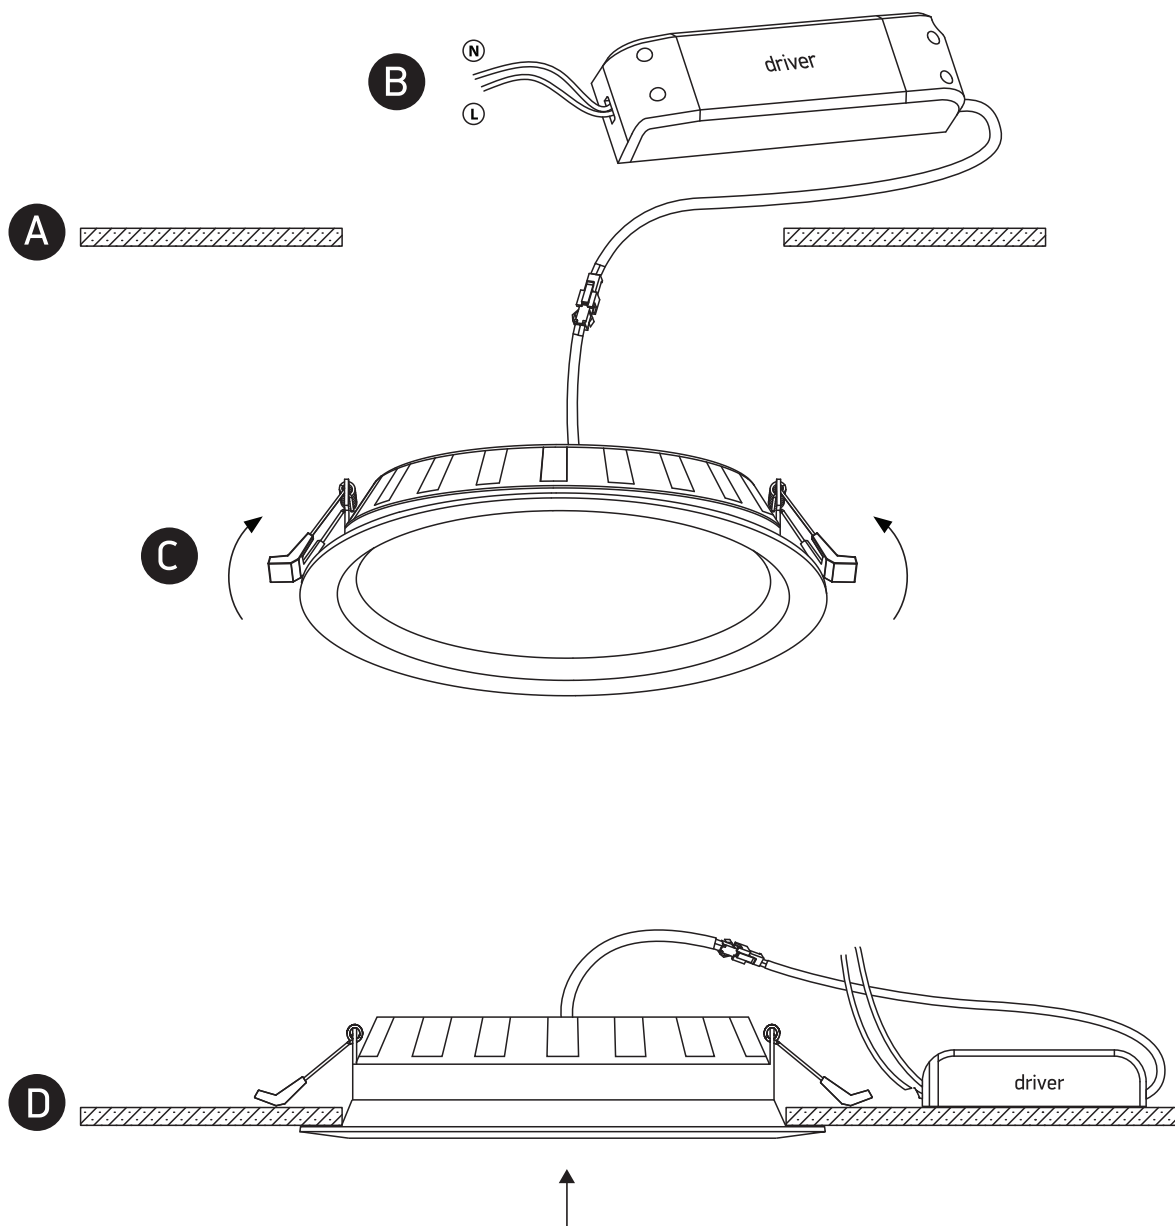

## 10124T, 10130T

**ecodownlight**

CE

RoHS  
COMPLIANT

235mm

10124T: 230V | SMD 2835 | 24W | IP20 | Aluminium  
10130T: 230V | SMD 2835 | 30W | IP20 | Aluminium

Complete with driver.

80  
CRI

210mm  
75mm

55mm

**one**  
LIGHT