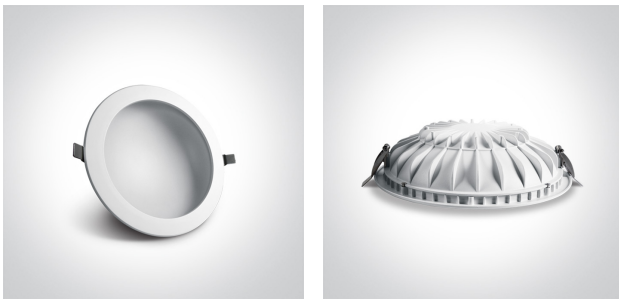

06 Downlights Fixed LED>The Dark Light Dome Reflector Die cast

10122FD/W/C

22W LED Dark Light Dome Reflector, IP20.

Complete with 600mA driver.

Complies with standard EN60598-1 and any other specific standards.

Downloads

Dimensions

Gallery

Physical Specification

Item Group

06 Downlights Fixed LED

Family

The Dark Light Dome Reflector Die cast

Order Code

10122FD/W/C

Colour

White

Material

Die Cast

Shape

Circular

Height

60mm

Diameter	225mm
Cutout Hole Diameter	210mm
Recessed Ceiling	Yes
Depth Required	90mm
Indoor	Yes
Adjustable	No

Electrical Characteristics

Gear	External-Included
Fitting + Driver	
Input Voltage	220-240V
50 Hz	Yes
60 Hz	Yes
Safety Class	
Power(Watts)	22W
IP Rating	IP20
Light Source	LED built in
Dimmable	No
F Mark	