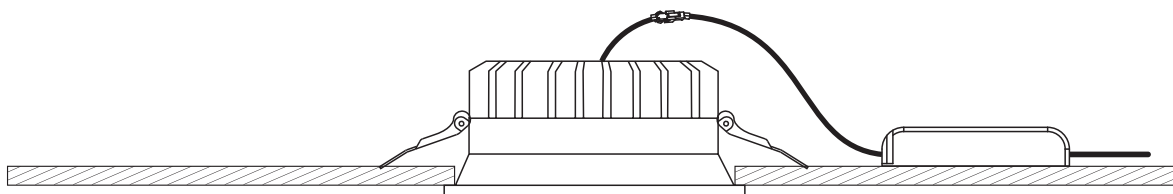

# INSTALLATION MANUAL

10122D

**ecolight**

CE

RoHS  
COMPLIANT

80  
CRI

80  
CRI

175mm

230V | SMD 2835 | 22W | IP20 | Die cast  
Complete with 500mA driver.

55mm

**A**

CUTOUT HOLE: 165mm

**B**

**C**

\*IP54 is the protection degree of the fitting under the ceiling. The fitting part hidden in the ceiling is IP20