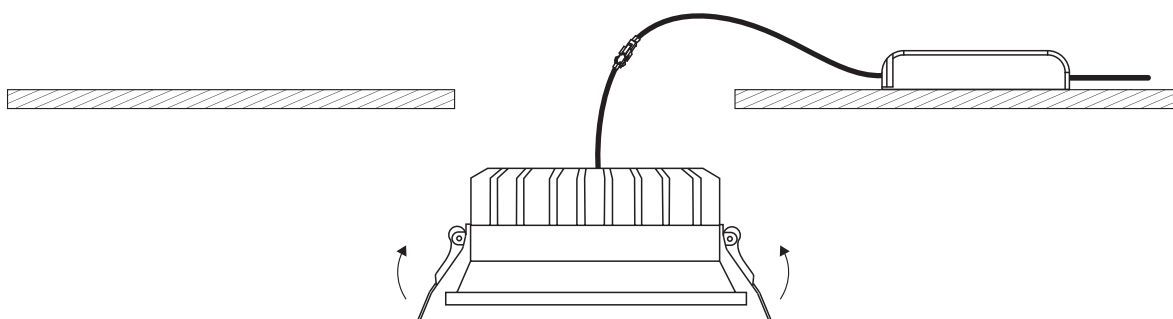

# INSTALLATION MANUAL

10122D

**ecolight**

CE

RoHS  
COMPLIANT

80  
CRI

80  
CRI

175mm

230V | SMD 2835 | 22W | IP20 | Die cast  
Complete with 500mA driver.

55mm

**A**

CUTOUT HOLE: 165mm

**B**

**C**

\*IP54 is the protection degree of the fitting under the ceiling. The fitting part hidden in the ceiling is IP20