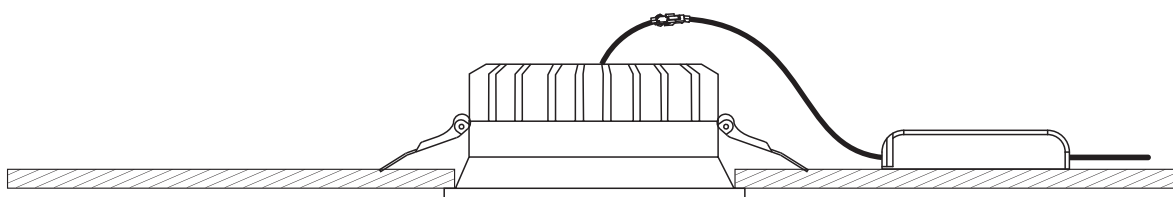

# INSTALLATION MANUAL

10122D

**ecolight**

CE

RoHS  
COMPLIANT

80  
CRI

80  
CRI

175mm

230V | SMD 2835 | 22W | IP20 | Die cast  
Complete with 500mA driver.

55mm

**A**

CUTOUT HOLE: 165mm

**B**

**C**

\*IP54 is the protection degree of the fitting under the ceiling. The fitting part hidden in the ceiling is IP20