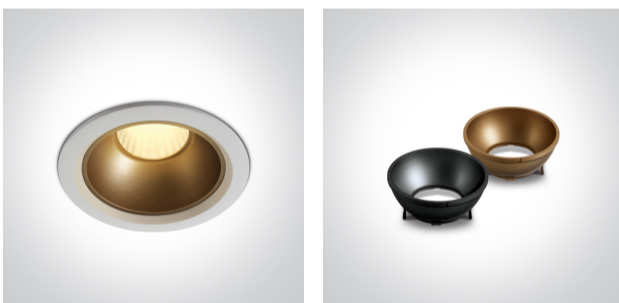

02 Recessed Spots Fixed LED>The Retro Dark Light Range

10120Z/W/W

20W Recessed Dark Light LED spot with black and brass reflector, IP20.

Supplied with Black & Brass reflectors.

Complete with 500mA driver.

Complies with standard EN60598-1 and any other specific standards.

Downloads

Dimensions

Gallery

Physical Specification

Item Group

02 Recessed Spots Fixed LED

Family

The Retro Dark Light Range

Order Code

10120Z/W/W

Colour

White

Material

Die Cast + Plastic

Shape