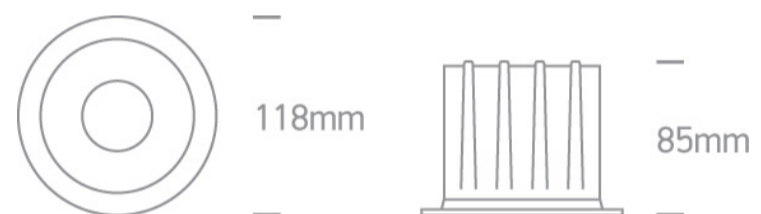

02 Recessed Spots Fixed LED>The Retro Dark Light Range

10120Z/W/W

20W Recessed Dark Light LED spot with black and brass reflector, IP20.

Supplied with Black & Brass reflectors.

Complete with 500mA driver.

Complies with standard EN60598-1 and any other specific standards.

Downloads

Dimensions

Gallery

Physical Specification

Item Group

02 Recessed Spots Fixed LED

Family