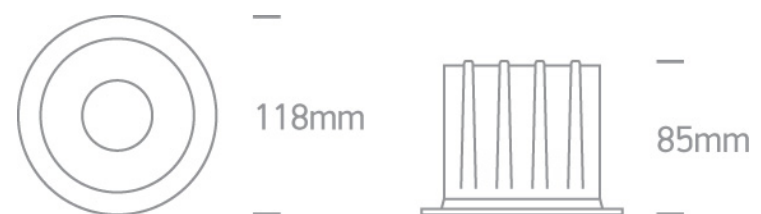

## 02 Recessed Spots Fixed LED&gt;The Retro Dark Light Range

10120Z/B/W

20W Recessed Dark Light LED spot with black and brass reflector, IP20.

Supplied with Black & Brass reflectors.

Complete with 500mA driver.

## Dimensions