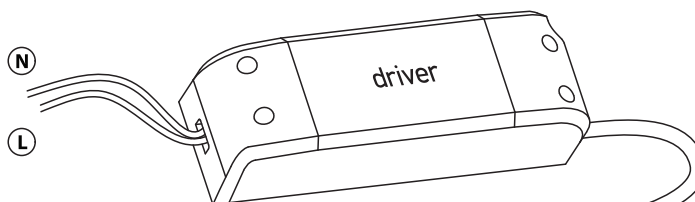

INSTALLATION MANUAL

10120UV

LED
BUILT IN

UGR19

CE EAC UK CA

RoHS
COMPLIANT

NOT
DIMMABLE

190mm

55mm

230V | SMD 2835 | 20W | IP44 | Adjustable CCT | Die cast
Complete with 500mA driver.

80
CRI

one
LIGHT

230V

A

B

N
L