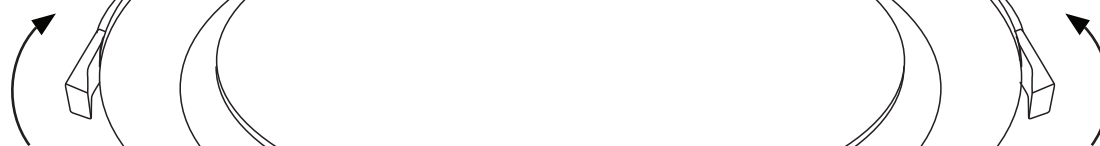

Adjustable CCT
6000K-4000K-3000K

C