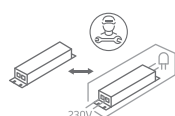

INSTALLATION MANUAL

10120UV

LED
BUILT IN

UGR19

CE EAC UK CA

RoHS
COMPLIANT

NOT
DIMMABLE

190mm

55mm

230V | SMD 2835 | 20W | IP44 | Adjustable CCT | Die cast
Complete with 500mA driver.

80
CRI

one
LIGHT

230V

A

B

N
L