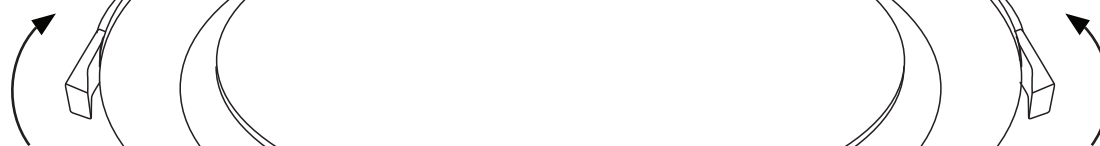

D

Warnings:

1. Make sure that the product is installed properly before connecting to electricity.
2. Do not cover the fitting.
3. Maintenance and installation should only be carried out by a professional electrician.