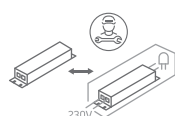

INSTALLATION MANUAL

10120UV

LED
BUILT IN

UGR19

CE EAC UK CA

RoHS
COMPLIANT

NOT
DIMMABLE

190mm

55mm

one
LIGHT

230V | SMD 2835 | 20W | IP44 | Adjustable CCT | Die cast

Complete with 500mA driver.

80
CRI

A

B

N
L