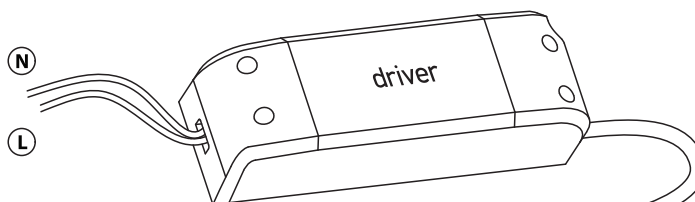

INSTALLATION MANUAL

10120UV

LED
BUILT IN

UGR19

CE EAC UK CA

RoHS
COMPLIANT

NOT
DIMMABLE

190mm

55mm

one
LIGHT

230V | SMD 2835 | 20W | IP44 | Adjustable CCT | Die cast

Complete with 500mA driver.

80
CRI

A

B

N
L