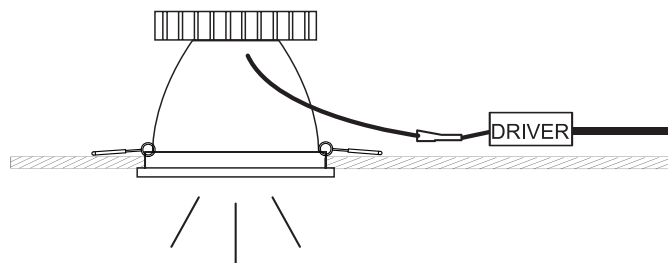

## 10120K

ecodownlight

164mm

150mm

140mm

170mm

15cm

230V | 20W | IP53 | Die cast

Complete with dimmable LED driver

**A**

CUTOUT HOLE: 150mm

**B**

**C**