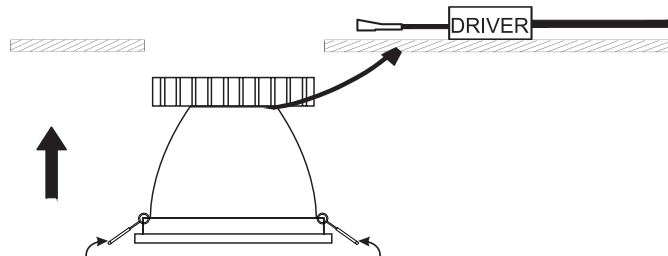

Complete with dimmable LED driver

**A**

CUTOUT HOLE: 150mm

**B**

**C**