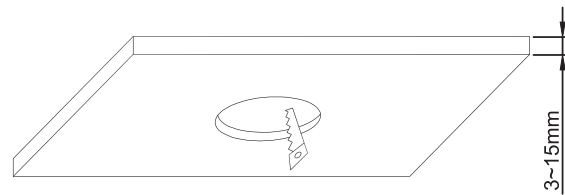

## 10120K

ecodownlight

164mm

150mm

140mm

170mm

15cm

230V | 20W | IP53 | Die cast

Complete with dimmable LED driver

**A**

CUTOUT HOLE: 150mm

**B**

**C**