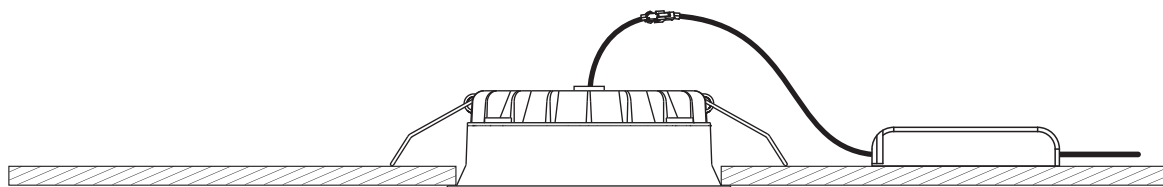

54mm

230V | SMD 2835 | 20W | *IP54 | Die cast
Complete with 300mA driver.

80
CRI

A

CUTOUT HOLE: 166mm

B

C

*IP54 is the protection degree of the fitting under the ceiling. The fitting part hidden in the ceiling is IP20