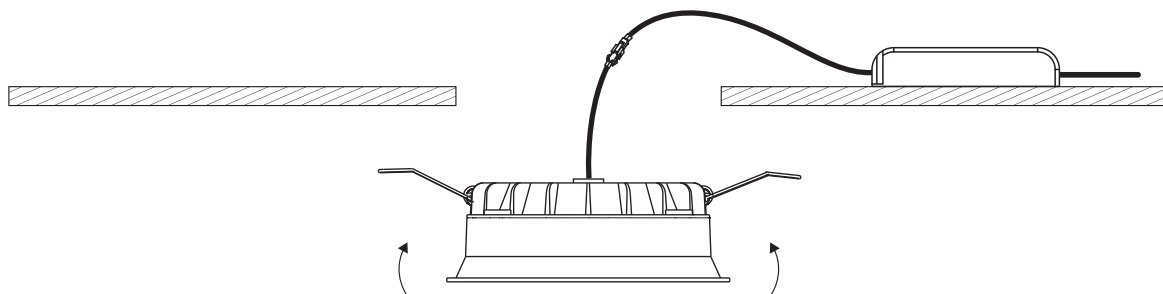

INSTALLATION MANUAL

10120FD

ecolight

DARK
LIGHT

07

RoHS
COMPLETE

NOT
DIMMABLE

175mm

54mm

230V | SMD 2835 | 20W | *IP54 | Die cast
Complete with 300mA driver.

80
CRI

A

CUTOUT HOLE: 166mm

B

C

*IP54 is the protection degree of the fitting under the ceiling. The fitting part hidden in the ceiling is IP20