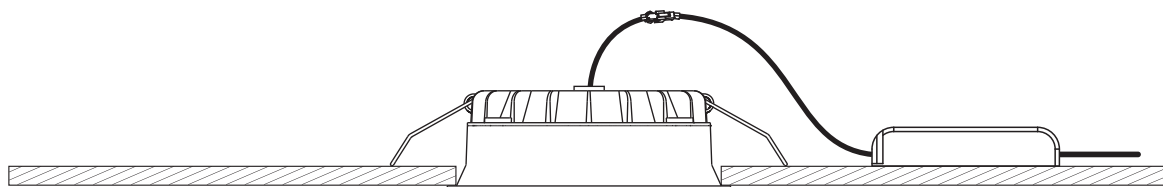

INSTALLATION MANUAL

10120FD

ecolight

DARK LIGHT

175mm

230V | SMD 2835 | 20W | *IP54 | Die cast
Complete with 300mA driver.

80 CRI

54mm

one
LIGHT

A

CUTOUT HOLE: 166mm

B

C

*IP54 is the protection degree of the fitting under the ceiling. The fitting part hidden in the ceiling is IP20

Warnings:

1. Make sure that the product is installed properly before connecting to electricity.
2. Do not cover the fitting.
3. Maintenance and installation should only be carried out by a professional electrician.