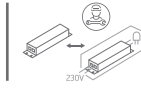

INSTALLATION MANUAL

10120FD

ecolight

DARK LIGHT

175mm

230V | SMD 2835 | 20W | *IP54 | Die cast
Complete with 300mA driver.

80 CRI

54mm

one
LIGHT

A

CUTOUT HOLE: 166mm

B

C

*IP54 is the protection degree of the fitting under the ceiling. The fitting part hidden in the ceiling is IP20

Warnings:

1. Make sure that the product is installed properly before connecting to electricity.
2. Do not cover the fitting.
3. Maintenance and installation should only be carried out by a professional electrician.