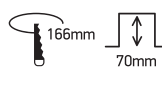

INSTALLATION MANUAL

10120FD

ecolight

DARK LIGHT

175mm

230V | SMD 2835 | 20W | *IP54 | Die cast
Complete with 300mA driver.

80 CRI

54mm

one
LIGHT

A

CUTOUT HOLE: 166mm

B

C

*IP54 is the protection degree of the fitting under the ceiling. The fitting part hidden in the ceiling is IP20

Warnings:

1. Make sure that the product is installed properly before connecting to electricity.
2. Do not cover the fitting.
3. Maintenance and installation should only be carried out by a professional electrician.