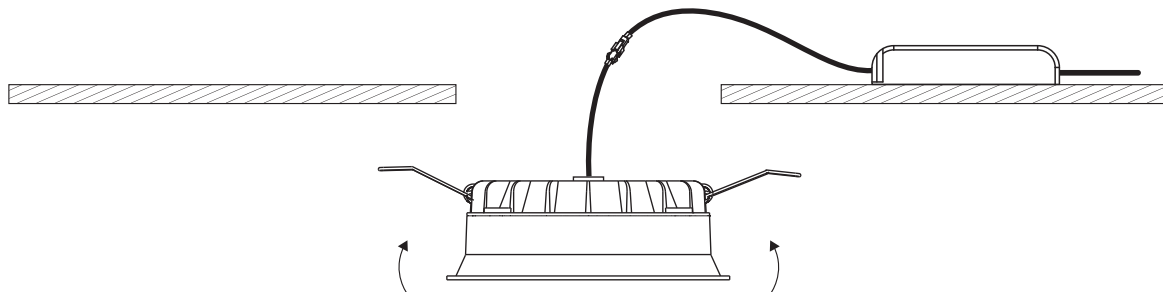

INSTALLATION MANUAL

10120FD

ecolight

DARK LIGHT

175mm

230V | SMD 2835 | 20W | *IP54 | Die cast
Complete with 300mA driver.

80 CRI

54mm

one
LIGHT

A

CUTOUT HOLE: 166mm

B

C

*IP54 is the protection degree of the fitting under the ceiling. The fitting part hidden in the ceiling is IP20

Warnings:

1. Make sure that the product is installed properly before connecting to electricity.
2. Do not cover the fitting.
3. Maintenance and installation should only be carried out by a professional electrician.