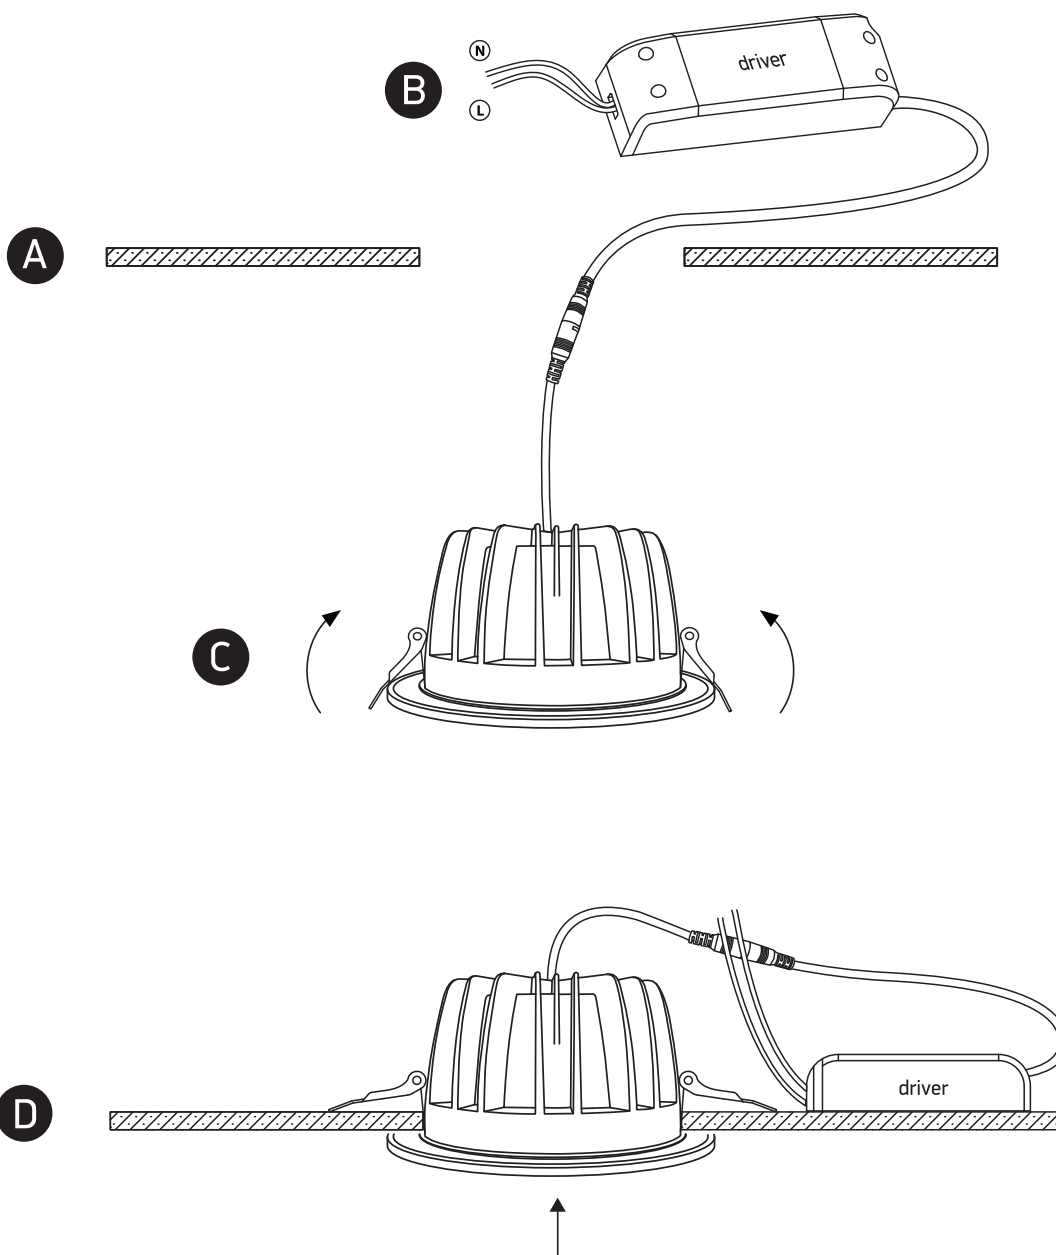

INSTALLATION MANUAL

10120CA

ecodownlight

170mm

75mm

230V | COB LED | 20W | IP20 | Die cast
Complete with 500mA driver.

80
CRI

one
LIGHT

Warnings:

1. Make sure that the product is installed properly before connecting to electricity.
2. Do not cover the fitting.
3. Maintenance and installation should only be carried out by a professional electrician.