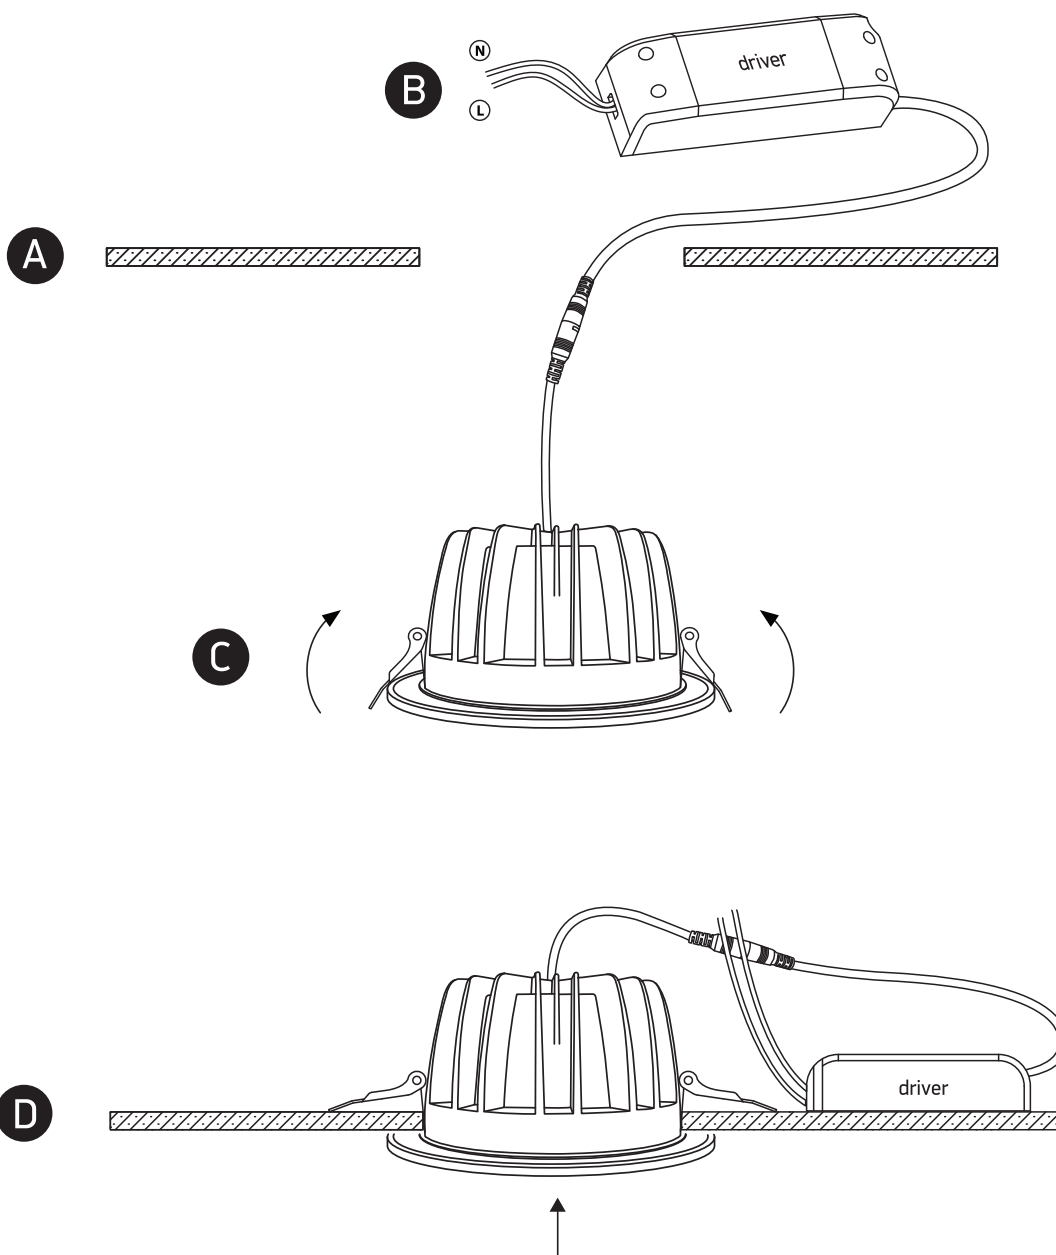

## 10120CA

**eco**downlight

170mm

75mm

230V | COB LED | 20W | IP20 | Die cast  
Complete with 500mA driver.

80  
CRI

**one**  
LIGHT

### Warnings:

1. Make sure that the product is installed properly before connecting to electricity.
2. Do not cover the fitting.
3. Maintenance and installation should only be carried out by a professional electrician.