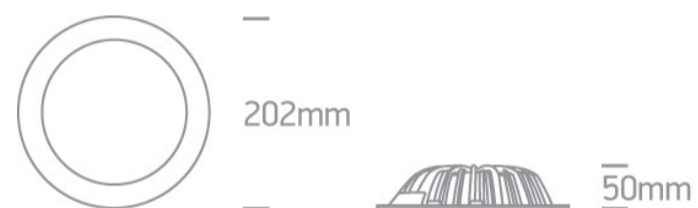

# 10120/W

20W LED recessed downlight with interchangeable rings, IP44.  
Ideal for general lighting applications.

Rings must be order separately.

Complete with 500mA driver.

Complies with standard EN60598-1 and any other specific standards.

### Dimensions

## Physical Specification

Item Group	06 Downlights Fixed LED
Family	Round Downlights
Order Code	10120/W
Material	Aluminium
Shape	Circular
Height	50mm
Diameter	202mm
Cutout Hole Diameter	180mm
Recessed Ceiling	Yes
Depth Required	70mm
Indoor	Yes
Adjustable	No