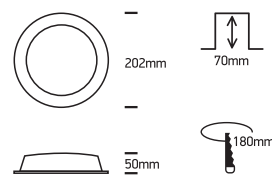

## 10120

ecodownlight

100-240V | 20W | IP44 | Aluminium

Complete with LED driver