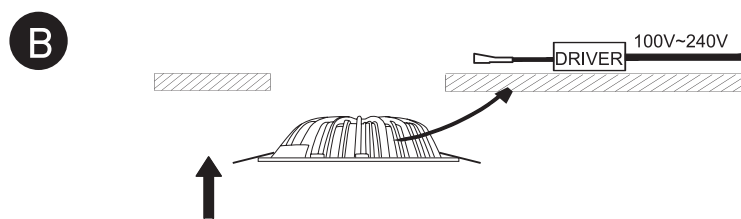

## 10120

ecodownlight

100-240V | 20W | IP44 | Aluminium

Complete with LED driver