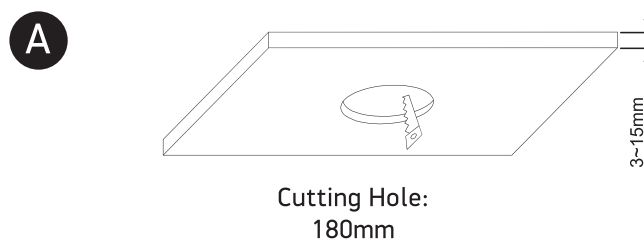

## 10120

ecodownlight

100-240V | 20W | IP44 | Aluminium

Complete with LED driver