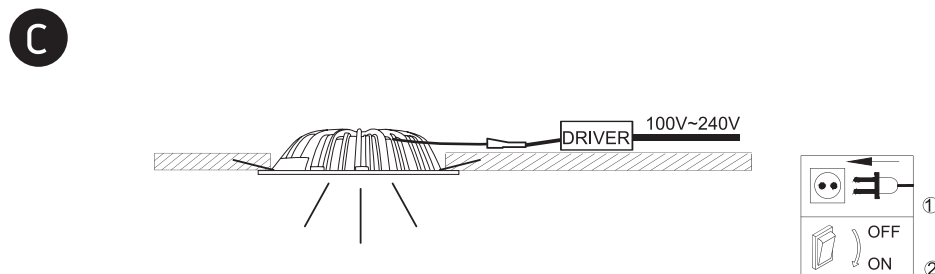

## 10120

ecodownlight

100-240V | 20W | IP44 | Aluminium

Complete with LED driver