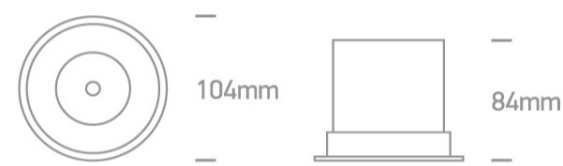

Dimensions