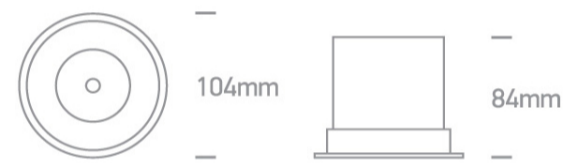

Dimensions