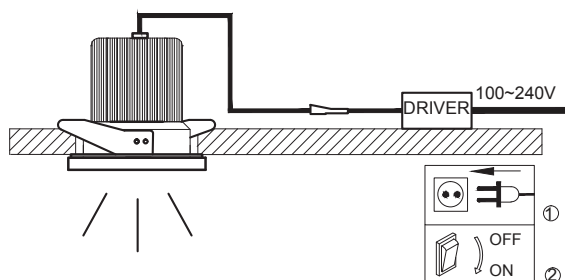

INSTALLATION MANUAL

10113P

ecoLED

100-240V | 15W | IP54 | Natural aluminium

Complete with LED driver

one
LIGHT

A

Cutting Size
Ø75mm

B

C

Warnings:

1. Make sure that the product is installed properly before connecting to electricity.
2. Do not cover the fitting.
3. Maintenance and installation should only be carried out by a professional electrician.