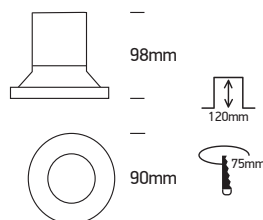

## 10113P

ecoLED

100-240V | 15W | IP54 | Natural aluminium

Complete with LED driver

one  
LIGHT

A

Cutting Size  
Ø75mm

B