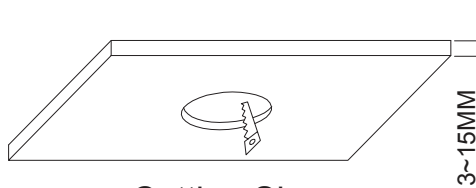

## 10113P

ecoLED

100-240V | 15W | IP54 | Natural aluminium

Complete with LED driver

one  
LIGHT

A

Cutting Size  
Ø75mm

B