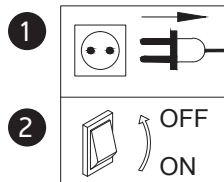

## 10113P

ecoLED

100-240V | 15W | IP54 | Natural aluminium

Complete with LED driver

one  
LIGHT

A

Cutting Size  
Ø75mm

B