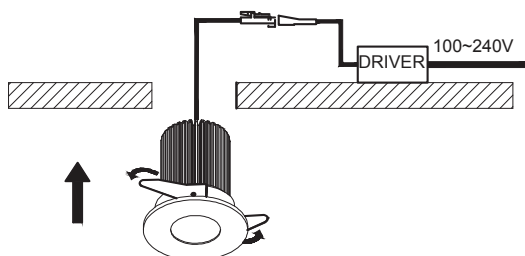

## 10113P

ecoLED

100-240V | 15W | IP54 | Natural aluminium

Complete with LED driver

one  
LIGHT

A

Cutting Size  
Ø75mm

B