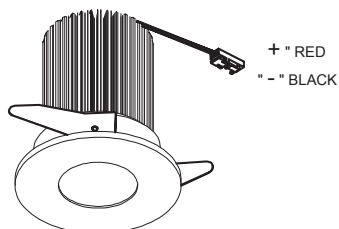

## 10113P

ecoLED

100-240V | 15W | IP54 | Natural aluminium

Complete with LED driver

one  
LIGHT

A

Cutting Size  
Ø75mm

B