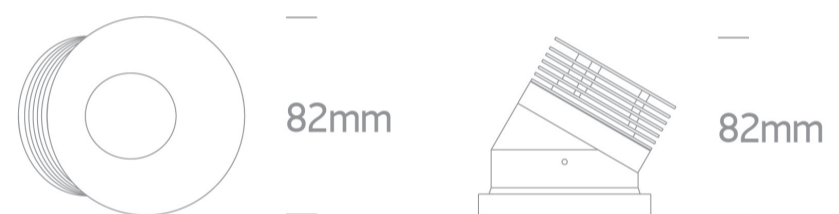

02 Recessed Spots Fixed LED>The COB Semi Dark Light Range

10113M/W/W

13W COB LED assymmetrical recessed spot ideal for shelf illumination, IP20.

Requires 350mA driver.

Complies with standard EN60598-1 and any other specific standards.

Downloads

Dimensions

Related items

89015AT

Physical Specification

Item Group

02 Recessed Spots Fixed LED

Family

Circular

Height

82mm

Diameter	82mm
Cutout Hole Diameter	74mm
Recessed Ceiling	Yes
Depth Required	95mm
Indoor	Yes
Adjustable	No

Electrical Characteristics

Fitting

Input Type	Constant Current
Input Current	350mA
Safety Class	
Power(Watts)	13W
IP Rating	IP20
Light Source	LED built in
LED Type	COB
LED Brand	Bridgelux
Cable Length	40cm
F Mark	

Illumination Data

Colour Temperature	3000K
Lumen Output	1100lm
Light Efficiency	84,61lm/W
CRI	80
Beam Angle	40°
Illumination Diagram	
Dark Light	Yes

Box Weight	0,39kg
Pcs/Carton	20
Barcode	5291889047230
HS Code	9405409900