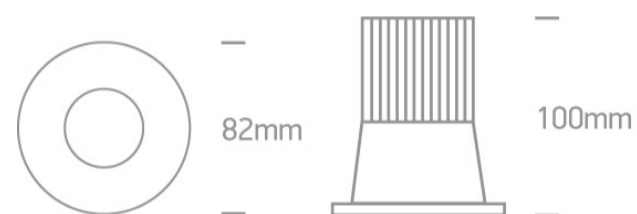

02 Recessed Spots Fixed LED&gt;The 12W COB IP65

10112TP/W/W

12W COB LED recessed spot, IP65, for general application.  
Suitable for bathroom installation.

Requires 700mA constant current driver.

Complies with standard EN60598-1 and any other specific standards.

## Dimensions

Must be ordered separately

89015A

## Physical Specification

Item Group

02 Recessed Spots Fixed LED

Family	The 12W COB IP65	Завантажено з mamadecor.ua
Order Code	10112TP/W/W	
Colour	White	
Material	Die Cast	
Shape	Circular	
Height	100mm	
Diameter	82mm	
Cutout Hole Diameter	75mm	
Recessed Ceiling	Yes	
Depth Required	110mm	
Indoor	Yes	
Adjustable	No	

#### Illumination Data

Colour Temperature	3000K
Lumen Output	1100lm

Light Efficiency	91,67lm/W
CRI	90
Beam Angle	38°
Illumination Diagram	
Dark Light	Yes