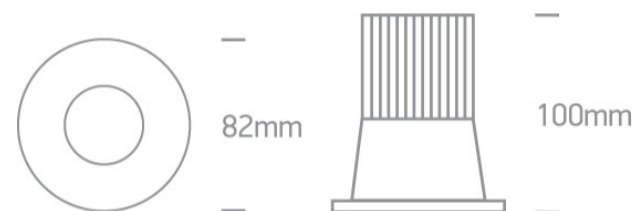

02 Recessed Spots Fixed LED>The 12W COB IP65

10112TP/W/EW

12W COB LED recessed spot, IP65, for general application.
Suitable for bathroom installation.

Requires 700mA constant current driver.

Complies with standard EN60598-1 and any other specific standards.

Downloads

Dimensions

Gallery

Must be ordered separately

89015A

89015AT

Physical Specification

Item Group	02 Recessed Spots Fixed LED
Family	The 12W COB IP65
Order Code	10112TP/W/EW
Colour	White
Material	Die Cast
Shape	Circular
Height	100mm
Diameter	82mm
Cutout Hole Diameter	75mm
Recessed Ceiling	Yes
Depth Required	110mm
Indoor	Yes
Adjustable	No

Cable Length

40cm

F Mark

Illumination Data

Colour Temperature

2700K

Lumen Output

1100lm