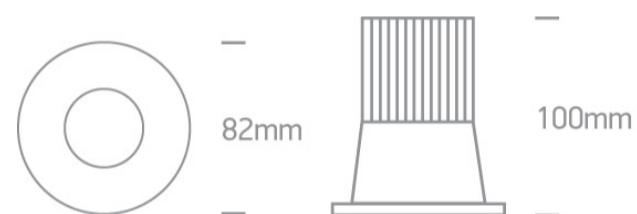

02 Recessed Spots Fixed LED>The 12W COB IP65

10112TP/B/W

12W COB LED recessed spot, IP65, for general application. Suitable for bathroom installation.

Requires 700mA constant current driver.

Complies with standard EN60598-1 and any other specific standards.

Downloads

Dimensions

Must be ordered separately

89015A

Related items

89015AT

Physical Specification

Item Group

02 Recessed Spots Fixed LED

Family	The 12W COB IP65	Завантажено з mamadecor.ua
Order Code	10112TP/B/W	
Colour	Black	
Material	Die Cast	
Shape	Circular	
Height	100mm	
Diameter	82mm	
Cutout Hole Diameter	75mm	
Recessed Ceiling	Yes	
Depth Required	110mm	
Indoor	Yes	
Adjustable	No	

Illumination Data

Colour Temperature	3000K
Lumen Output	1100lm

Light Efficiency	91,67lm/W
CRI	90
Beam Angle	38°
Illumination Diagram	
Dark Light	Yes

Packing Info

Box Length	12cm
Box Width	12cm
Box Height	8,5cm
Box Weight	0.332kg
Pcs/Carton	50
Barcode	5291889052449
HS Code	9405413990