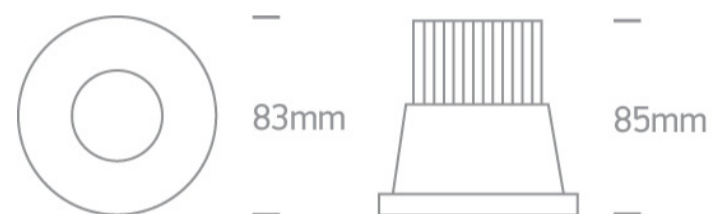

## 10112P/W/C

12W COB LED recessed spot, IP65, for general application. Suitable for bathroom installation.

Requires 700mA constant current driver.

Complies with standard EN60598-1 and any other specific standards.

### Dimensions