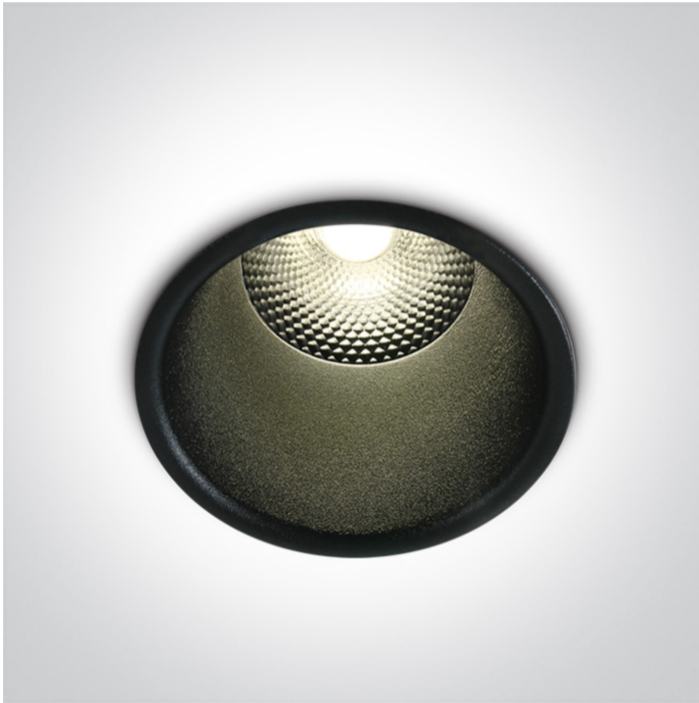

02 Recessed Spots Fixed LED>The Dark Light Pro Range Aluminium

10110FD/B/W

10W COB LED recessed spot, IP20, for general lighting applications.

Supplied with non-dimmable LED driver.

Complies with standard EN60598-1 and any other specific standards.

Downloads

Dimensions

Gallery

Physical Specification

Item Group

02 Recessed Spots Fixed LED

Family

The Dark Light Pro Range Aluminium

Order Code

10110FD/B/W

Colour

Black

Material

Aluminium

Shape

Circular

Height

100mm

Diameter	75mm
Cutout Hole Diameter	68mm
Recessed Ceiling	Yes
Depth Required	130mm
Indoor	Yes
Adjustable	No

Electrical Characteristics

Gear	External-Included
Fitting + Driver	
Input Voltage	220-240V
50 Hz	Yes
60 Hz	Yes
Safety Class	
Power(Watts)	10W
IP Rating	IP20
Light Source	LED built in
Dimmable	No
F Mark	