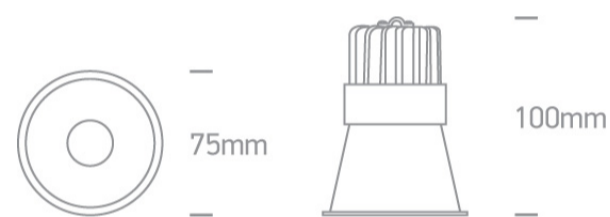

Dimensions