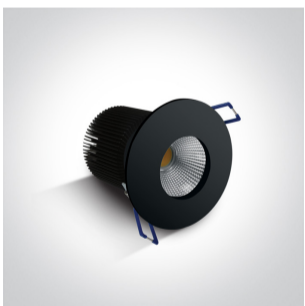

02 Recessed Spots Fixed LED>The 12W COB IP65 Range

10112P/B/W

12W COB LED recessed spot, IP65, for general application. Suitable for bathroom installation.

Requires 700mA constant current driver.

Complies with standard EN60598-1 and any other specific standards.

Downloads

Dimensions

Gallery

Must be ordered separately

89015A

89015AT

Physical Specification

Item Group	02 Recessed Spots Fixed LED
Family	The 12W COB IP65 Range
Order Code	10112P/B/W
Colour	Black
Material	Die Cast
Shape	Circular
Height	85mm
Diameter	83mm
Cutout Hole Diameter	68mm
Recessed Ceiling	Yes
Depth Required	105mm
Indoor	Yes
Outdoor	Yes
Adjustable	No

Electrical Characteristics

Fitting

Input Type	Constant Current
Input Current	700mA
Safety Class	III
Power(Watts)	12W
IP Rating	IP65
Light Source	LED built in

LED Type
LED Brand
Cable Length
F Mark

COB

Bridgelux