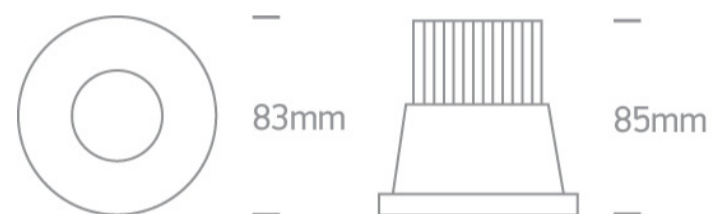

02 Recessed Spots Fixed LED>The 12W COB IP65 Range

10112P/B/W

12W COB LED recessed spot, IP65, for general application. Suitable for bathroom installation.

Requires 700mA constant current driver.

Complies with standard EN60598-1 and any other specific standards.

Downloads

Dimensions

Gallery

Must be ordered separately

89015A

89015AT

Physical Specification

Item Group	02 Recessed Spots Fixed LED
Family	The 12W COB IP65 Range
Order Code	10112P/B/W
Colour	Black
Material	Die Cast
Shape	Circular
Height	85mm
Diameter	83mm
Cutout Hole Diameter	68mm
Recessed Ceiling	Yes
Depth Required	105mm
Indoor	Yes
Outdoor	Yes
Adjustable	No