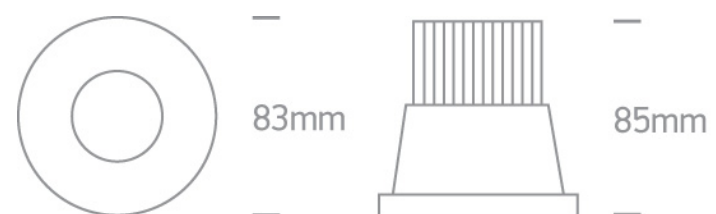

02 Recessed Spots Fixed LED>The 12W COB IP65 Range

10112P/AL/W

12W COB LED recessed spot, IP64, for general application.

Suitable for bathroom installation.

Requires 700mA constant current driver.

Complies with standard EN60598-1 and any other specific standards.

Downloads

Dimensions

Gallery

Must be ordered separately

89015A

89015AT

Physical Specification

Item Group	02 Recessed Spots Fixed LED
Family	The 12W COB IP65 Range
Order Code	10112P/AL/W
Colour	Aluminium
Material	Natural Aluminium
Shape	Circular
Height	85mm
Diameter	83mm
Cutout Hole Diameter	70mm
Recessed Ceiling	Yes
Depth Required	105mm
Indoor	Yes
Outdoor	Yes
Adjustable	No