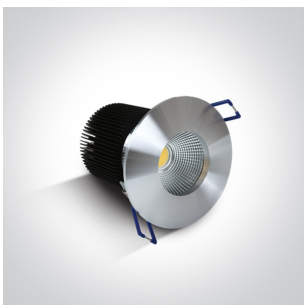

02 Recessed Spots Fixed LED>The 12W COB IP65 Range

10112P/AL/W

12W COB LED recessed spot, IP64, for general application.

Suitable for bathroom installation.

Requires 700mA constant current driver.

Complies with standard EN60598-1 and any other specific standards.

Downloads

Dimensions

Gallery

Must be ordered separately

89015A

89015AT

Physical Specification

Item Group	02 Recessed Spots Fixed LED
Family	The 12W COB IP65 Range
Order Code	10112P/AL/W
Colour	Aluminium
Material	Natural Aluminium
Shape	Circular
Height	85mm
Diameter	83mm
Cutout Hole Diameter	70mm
Recessed Ceiling	Yes
Depth Required	105mm
Indoor	Yes
Outdoor	Yes
Adjustable	No

Electrical Characteristics

Fitting

Input Type	Constant Current
Input Current	700mA
Safety Class	III
Power(Watts)	12W
IP Rating	IP64
Light Source	LED built in

LED Type
LED Brand
Cable Length
F Mark

COB

Bridgelux