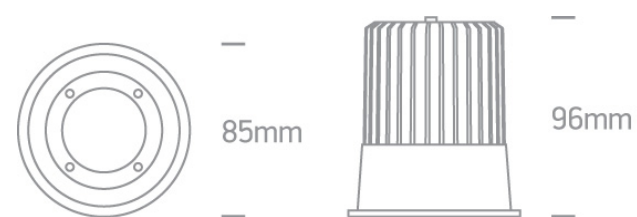

02 Recessed Spots Fixed LED>The COB Dark Light Range Interchangeable Reflector

10112L/B/W

12W Dark Light COB LED recessed spot with interchangeable reflector.

Reflector must be ordered separately.

Requires 700mA driver.

Complies with standard EN60598-1 and any other specific standards.

Downloads

Dimensions

Must be ordered separately

10112LR/B

10112LR/BS

10112LR/C

10112LR/CU

10112LR/G

10112LR/W

89015A

89015AT

Physical Specification

Item Group	02 Recessed Spots Fixed LED
Family	The COB Dark Light Range Interchangeable Reflector
Order Code	10112L/B/W
Colour	Black
Material	Aluminium
Shape	Circular
Height	96mm
Diameter	85mm
Cutout Hole Diameter	75mm
Recessed Ceiling	Yes
Depth Required	100mm
Indoor	Yes
Adjustable	No

Illumination Data

Colour Temperature	3000K
Lumen Output	1100lm
Light Efficiency	91,67lm/W
CRI	80
Beam Angle	40°
Illumination Diagram	
Dark Light	Yes

Packing Info

Box Length	9cm
Box Width	9cm
Box Height	11cm
Box Weight	0,299kg
Pcs/Carton	50
Barcode	5291889048633
HS Code	9405409900