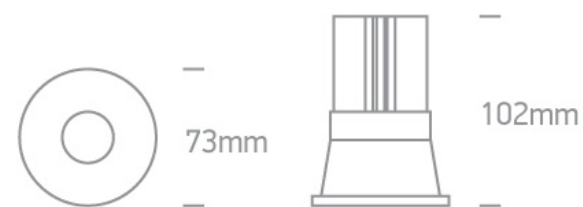

02 Recessed Spots Fixed LED>The COB Dark Light Range Interchangeable Reflector

10112K/W/W

12W COB LED Dark light recessed spot.

Reflector must be ordered separately.

Requires 700mA driver.

Complies with standard EN60598-1 and any other specific standards.

Downloads

Dimensions

Must be ordered separately

050280/B

050280/BS

050280/W

89015A

Related items

89015AT

Physical Specification

Item Group

02 Recessed Spots Fixed LED

Family	The COB Dark Light Range
Order Code	10112K/W/W
Colour	White
Material	Die Cast
Shape	Circular
Height	102mm
Diameter	73mm
Cutout Hole Diameter	67mm
Recessed Ceiling	Yes
Depth Required	120mm
Indoor	Yes
Adjustable	No

Illumination Data

Colour Temperature	3000K
--------------------	-------

Lumen Output	1100lm
Light Efficiency	91,67lm/W
CRI	90
Beam Angle	38°
Illumination Diagram	
Dark Light	Yes

Packing Info

Box Weight	0.286kg
Pcs/Carton	50
Barcode	5291889072355
HS Code	9405413990