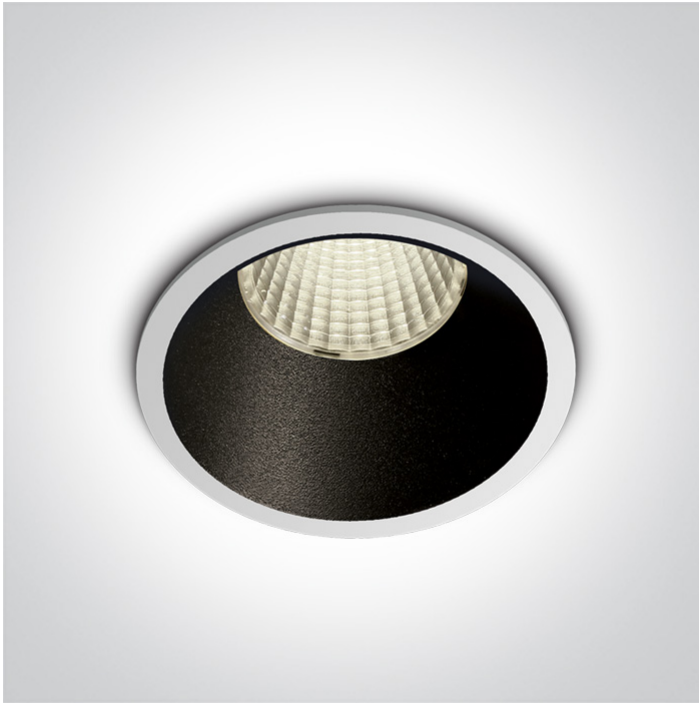

02 Recessed Spots Fixed LED>The COB Dark Light Range Interchangeable Reflector

10112K/W/C

12W COB LED Dark light recessed spot.

Reflector must be ordered separately.

Requires 700mA driver.

Complies with standard EN60598-1 and any other specific standards.

Downloads

Dimensions

Must be ordered separately

050280/B

050280/BS

050280/W

89015A

Related items

89015AT

Physical Specification

Item Group

02 Recessed Spots Fixed LED

Family	The COB Dark Light Range
Order Code	10112K/W/C
Colour	White
Material	Die Cast
Shape	Circular
Height	102mm
Diameter	73mm
Cutout Hole Diameter	67mm
Recessed Ceiling	Yes
Depth Required	120mm
Indoor	Yes
Adjustable	No