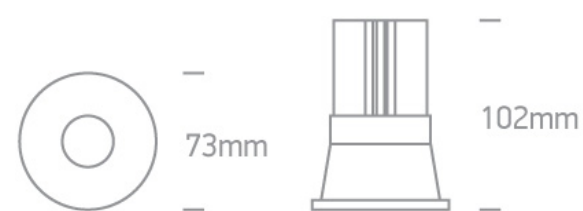

02 Recessed Spots Fixed LED>The COB Dark Light Range Interchangeable Reflector

10112K/W/C

12W COB LED Dark light recessed spot.

Reflector must be ordered separately.

Requires 700mA driver.

Complies with standard EN60598-1 and any other specific standards.

Downloads

Dimensions

Must be ordered separately

050280/B

050280/BS

050280/W

89015A

Related items

89015AT

Physical Specification

Item Group

02 Recessed Spots Fixed LED

Family	The COB Dark Light Range
Order Code	10112K/W/C
Colour	White
Material	Die Cast
Shape	Circular
Height	102mm
Diameter	73mm
Cutout Hole Diameter	67mm
Recessed Ceiling	Yes
Depth Required	120mm
Indoor	Yes
Adjustable	No

Illumination Data

Colour Temperature	4000K
--------------------	-------

Lumen Output	1100lm
Light Efficiency	91,67lm/W
CRI	90
Beam Angle	38°
Illumination Diagram	
Dark Light	Yes

Packing Info

Box Weight	0.286kg
Pcs/Carton	50
Barcode	5291889072393
HS Code	9405413990