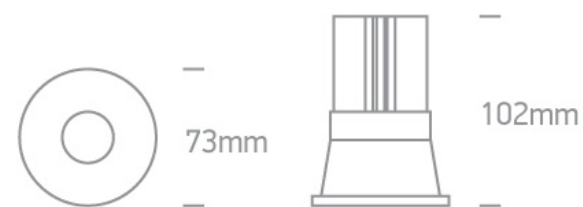

02 Recessed Spots Fixed LED>The COB Dark Light Range Interchangeable Reflector

10112K/B/W

12W COB LED Dark light recessed spot.

Reflector must be ordered separately.

Requires 700mA driver.

Complies with standard EN60598-1 and any other specific standards.

Downloads

Dimensions

Must be ordered separately

050280/B

050280/BS

050280/W

89015A

Related items

89015AT

Physical Specification

Item Group

02 Recessed Spots Fixed LED

Family	The COB Dark Light Range
Order Code	10112K/B/W
Colour	Black
Material	Die Cast
Shape	Circular
Height	102mm
Diameter	73mm
Cutout Hole Diameter	67mm
Recessed Ceiling	Yes
Depth Required	120mm
Indoor	Yes
Adjustable	No

Illumination Data

Colour Temperature	3000K
--------------------	-------

Lumen Output	1100lm
Light Efficiency	91,67lm/W
CRI	90
Beam Angle	38°
Illumination Diagram	
Dark Light	Yes

Packing Info

Box Weight	0.286kg
Pcs/Carton	50
Barcode	5291889072089
HS Code	9405413990