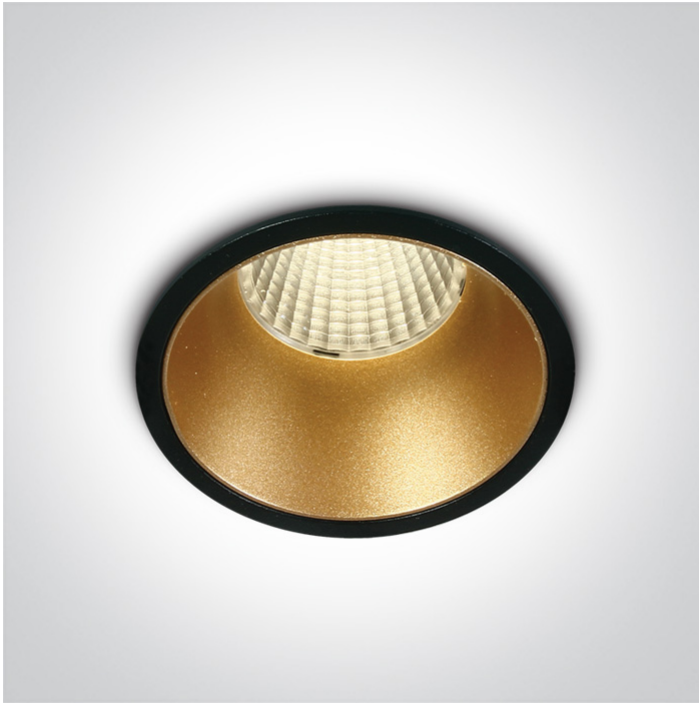

02 Recessed Spots Fixed LED>The COB Dark Light Range Interchangeable Reflector

10112K/B/W

12W COB LED Dark light recessed spot.

Reflector must be ordered separately.

Requires 700mA driver.

Complies with standard EN60598-1 and any other specific standards.

Downloads

Dimensions

Must be ordered separately

050280/B

050280/BS

050280/W

89015A

Related items

89015AT

Physical Specification

Item Group

02 Recessed Spots Fixed LED

Family	The COB Dark Light Range
Order Code	10112K/B/W
Colour	Black
Material	Die Cast
Shape	Circular
Height	102mm
Diameter	73mm
Cutout Hole Diameter	67mm
Recessed Ceiling	Yes
Depth Required	120mm
Indoor	Yes
Adjustable	No