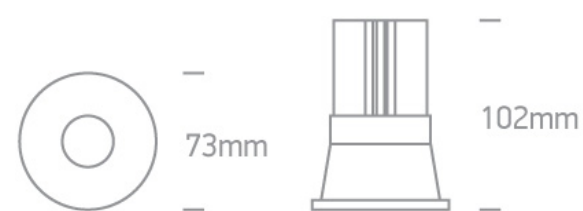

02 Recessed Spots Fixed LED>The COB Dark Light Range Interchangeable Reflector

10112K/B/C

12W COB LED Dark light recessed spot.

Reflector must be ordered separately.

Requires 700mA driver.

Complies with standard EN60598-1 and any other specific standards.

Downloads

Dimensions

Must be ordered separately

050280/B

050280/BS

050280/W

89015A

Related items

89015AT

Physical Specification

Item Group

02 Recessed Spots Fixed LED

Family	The COB Dark Light Range
Order Code	10112K/B/C
Colour	Black
Material	Die Cast
Shape	Circular
Height	102mm
Diameter	73mm
Cutout Hole Diameter	67mm
Recessed Ceiling	Yes
Depth Required	120mm
Indoor	Yes
Adjustable	No

Illumination Data

Colour Temperature	4000K
--------------------	-------

Lumen Output	1100lm
Light Efficiency	91,67lm/W
CRI	90
Beam Angle	38°
Illumination Diagram	
Dark Light	Yes

Packing Info

Box Weight	0.286kg
Pcs/Carton	50
Barcode	5291889072409
HS Code	9405413990