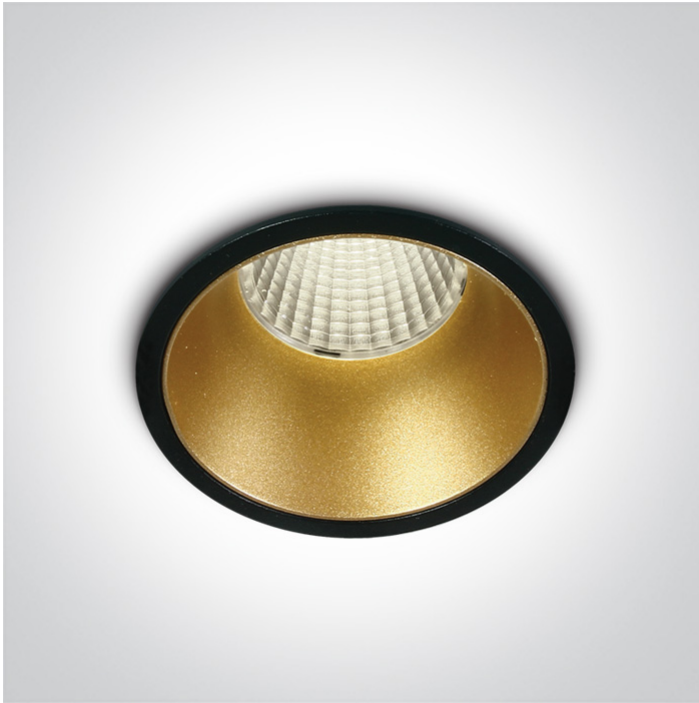

02 Recessed Spots Fixed LED>The COB Dark Light Range Interchangeable Reflector

10112K/B/C

12W COB LED Dark light recessed spot.

Reflector must be ordered separately.

Requires 700mA driver.

Complies with standard EN60598-1 and any other specific standards.

Downloads

Dimensions

Must be ordered separately

050280/B

050280/BS

050280/W

89015A

Related items

89015AT

Physical Specification

Item Group

02 Recessed Spots Fixed LED

Family	The COB Dark Light Range
Order Code	10112K/B/C
Colour	Black
Material	Die Cast
Shape	Circular
Height	102mm
Diameter	73mm
Cutout Hole Diameter	67mm
Recessed Ceiling	Yes
Depth Required	120mm
Indoor	Yes
Adjustable	No

Electrical Characteristics

Fitting

Input Type	Constant Current
Input Current	700mA
Voltage	18V
Safety Class	
Power(Watts)	12W
IP Rating	IP20
Light Source	LED built in
LED Type	COB
LED Brand	Bridgelux
Cable Length	40cm
F Mark	