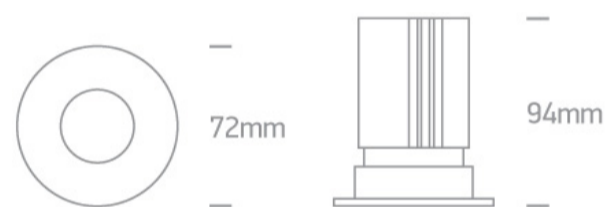

01 Recessed Spots Fixed > The Mix & Match Range

10112HA/W/W

12W COB LED recessed spot, IP20, for general application.

Suitable with Mix & Match range.

Requires 700mA constant current driver.

Complies with standard EN60598-1 and any other specific standards.

Downloads

Dimensions

Must be ordered separately

89015A

Related items

050182/B

050182/BS

050182/W

050182RB/W

89015AT

Physical Specification

Item Group	01 Recessed Spots Fixed
Family	The Mix & Match Range
Order Code	10112HA/W/W
Colour	White
Material	Die Cast
Shape	Circular
Height	94mm
Diameter	72mm
Cutout Hole Diameter	66mm
Recessed Ceiling	Yes
Depth Required	135mm
Indoor	Yes
Adjustable	No

Illumination Data

Colour Temperature	3000K
Lumen Output	1100lm
Light Efficiency	91,67lm/W
CRI	90
Beam Angle	38°
Illumination Diagram	
Dark Light	Yes

Packing Info

Box Weight	0.292kg
Pcs/Carton	50
Barcode	5291889071617
HS Code	9405413990