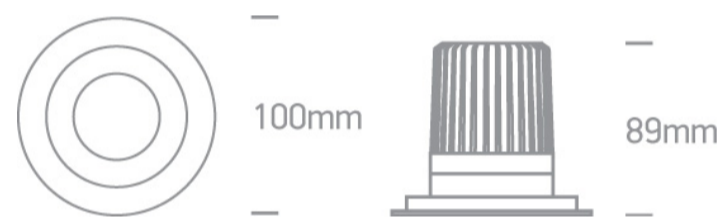

Dimensions