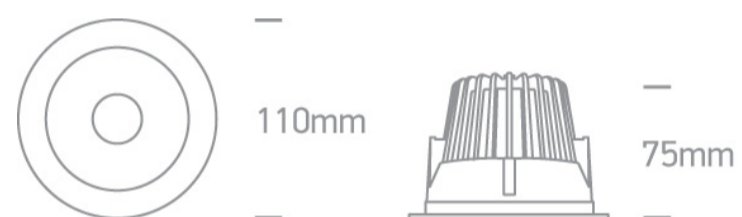

Downloads

Dimensions

Physical Specification

Item Group	06 Downlights Fixed LED
Family	Dark Light Pro Range Aluminium
Order Code	10112ED/W/BS/W
Colour	White-Brass
Material	Aluminium
Shape	Circular
Height	75mm
Diameter	110mm
Cutout Hole Diameter	92mm
Recessed Ceiling	Yes
Depth Required	95mm
Indoor	Yes

Illumination Data

Colour Temperature	3000K
Lumen Output	840lm
Light Efficiency	70lm/W
CRI	80
Beam Angle	60°
Illumination Diagram	
Dark Light	Yes

Packing Info

Box Length	13cm
Box Width	13cm
Box Height	9cm
Pcs/Carton	50
Barcode	5291889058663
HS Code	9405409900