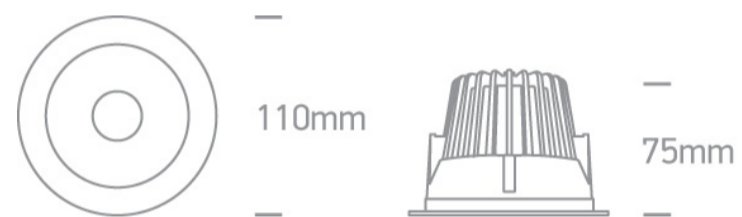

## Dimensions

## Physical Specification

Item Group	06 Downlights Fixed LED
Family	Dark Light Pro Range Aluminium
Order Code	10112ED/W/B/W
Colour	White-Black
Material	Aluminium
Shape	Circular
Height	75mm
Diameter	110mm
Cutout Hole Diameter	92mm
Recessed Ceiling	Yes
Depth Required	95mm
Indoor	Yes