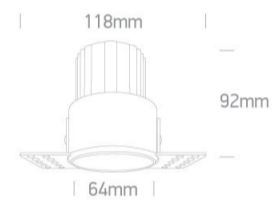

02 Recessed Spots Fixed LED>The Trimless Mini Range Aluminium

10112BTR/W/W

12W COB LED 2-Step trimless Recessed spot, IP20, for general application. Requires 700mA constant current driver.

Complies with standard EN60598-1 and any other specific standards.

Downloads

Dimensions

Gallery

Must be ordered separately

89015A

89015AT

Physical Specification

Item Group	02 Recessed Spots Fixed LED
Family	The Trimless Mini Range Aluminium
Order Code	10112BTR/W/W
Colour	White
Material	Aluminium
Shape	Circular
Height	92mm
Diameter	64mm
Cutout Hole Diameter	70mm
Recessed trimless ceiling	Yes
Depth Required	110mm
Indoor	Yes
Adjustable	No

Cable Length

40cm

F Mark

Illumination Data

Colour Temperature

3000K

Lumen Output

1100lm

Light Efficiency

91,67lm/W

CRI

90

Beam Angle

40°

Illumination Diagram

Dark Light