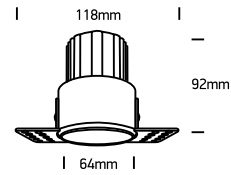

INSTALLATION MANUAL

10112BTR

ecolight

700mA | COB LED | 12W | IP20 | Trimless | Aluminium
Requires 700mA driver.

90
CRI

one
LIGHT

Warnings:

1. Make sure that the product is installed properly before connecting to electricity.
2. Do not cover the fitting.
3. Maintenance and installation should only be carried out by a professional electrician.