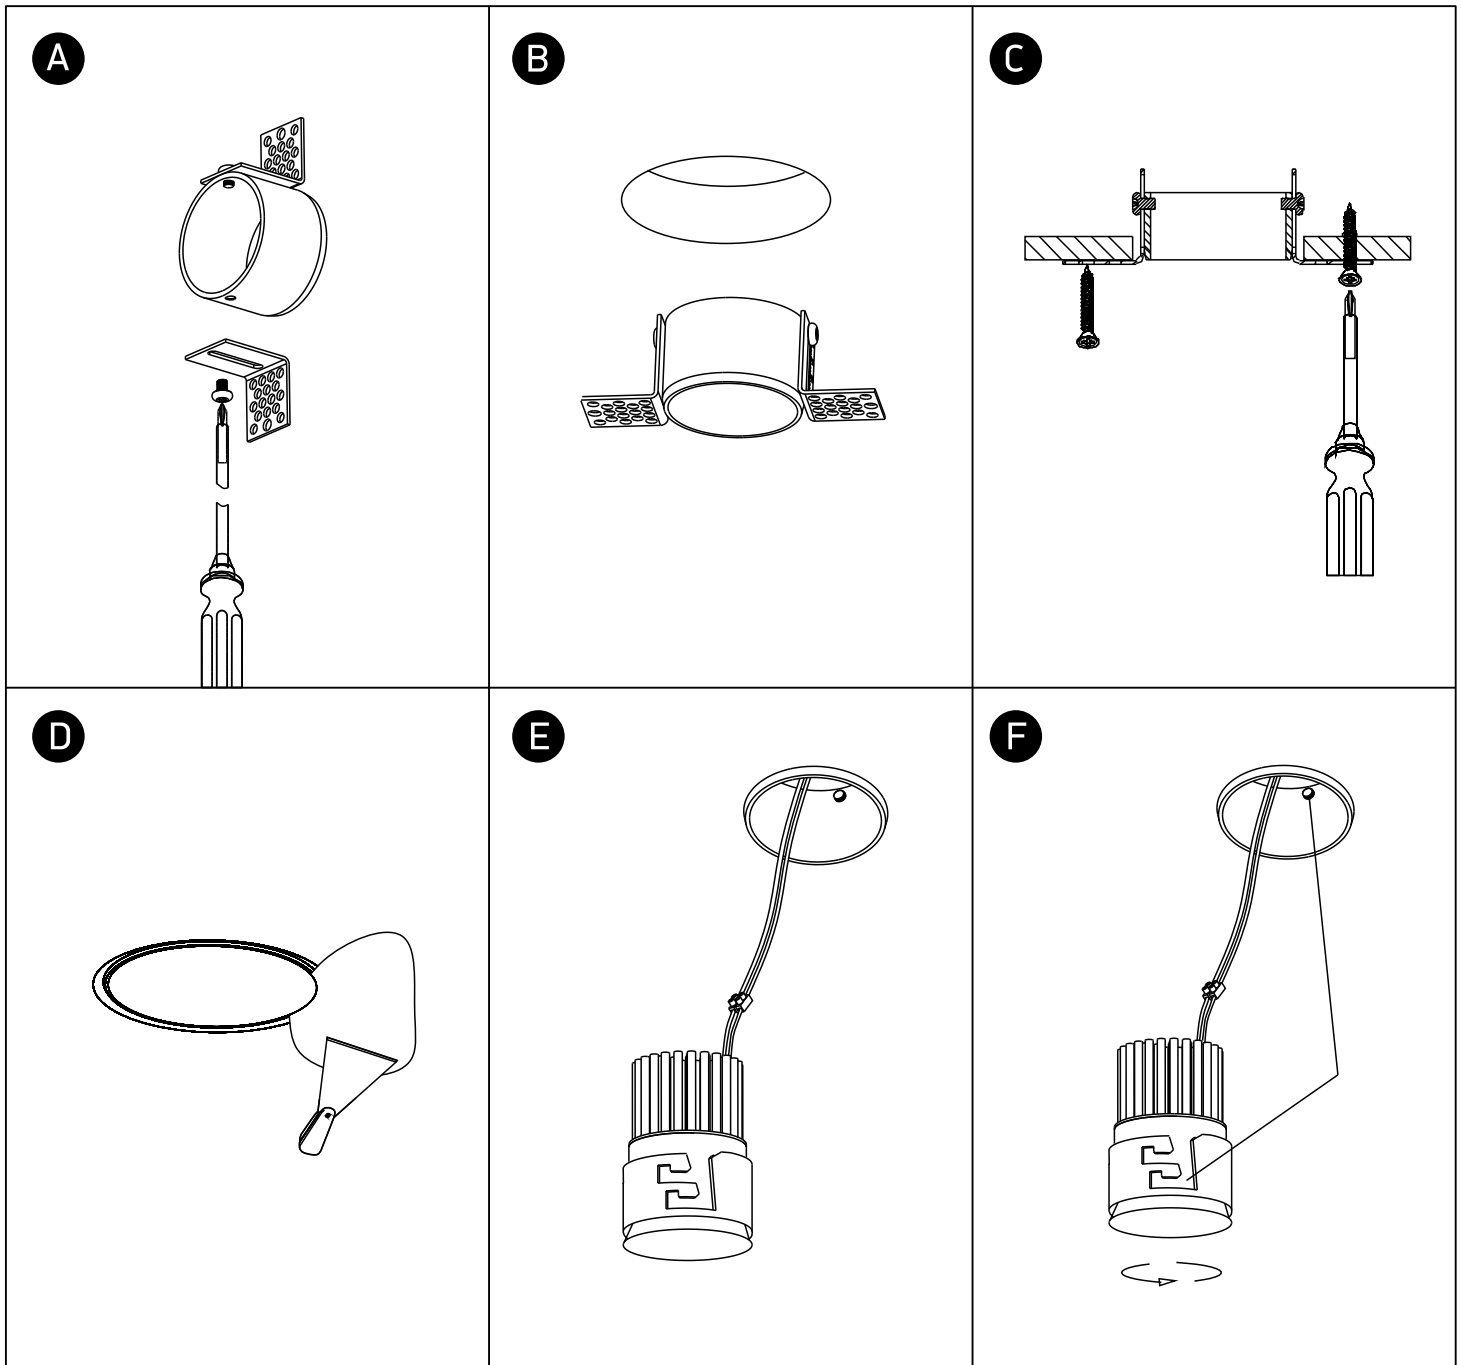

INSTALLATION MANUAL

10112BTR

ecolight

700mA | COB LED | 12W | IP20 | Trimless | Aluminium
Requires 700mA driver.

90
CRI

one
LIGHT

Warnings:

1. Make sure that the product is installed properly before connecting to electricity.
2. Do not cover the fitting.
3. Maintenance and installation should only be carried out by a professional electrician.