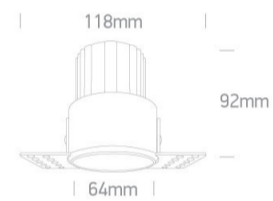

02 Recessed Spots Fixed LED&gt;The Trimless Mini Range Aluminium

**10112BTR/BS/W**

12W COB LED 2-Step trimless Recessed spot, IP20, for general application. Requires 700mA constant current driver.

Complies with standard EN60598-1 and any other specific standards.

## Dimensions

## Physical Specification

Item Group	02 Recessed Spots Fixed LED
Family	The Trimless Mini Range Aluminium
Order Code	10112BTR/BS/W
Colour	Brass Reflector
Material	Aluminium
Shape	Circular
Height	92mm
Diameter	64mm
Cutout Hole Diameter	70mm
Recessed trimless ceiling	Yes
Depth Required	110mm
Indoor	Yes
Adjustable	No