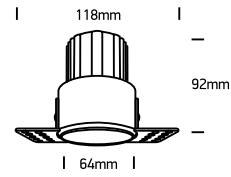

## 10112BTR

**ecolight**

700mA | COB LED | 12W | IP20 | Trimless | Aluminium  
Requires 700mA driver.

90  
CRI

**one**  
LIGHT