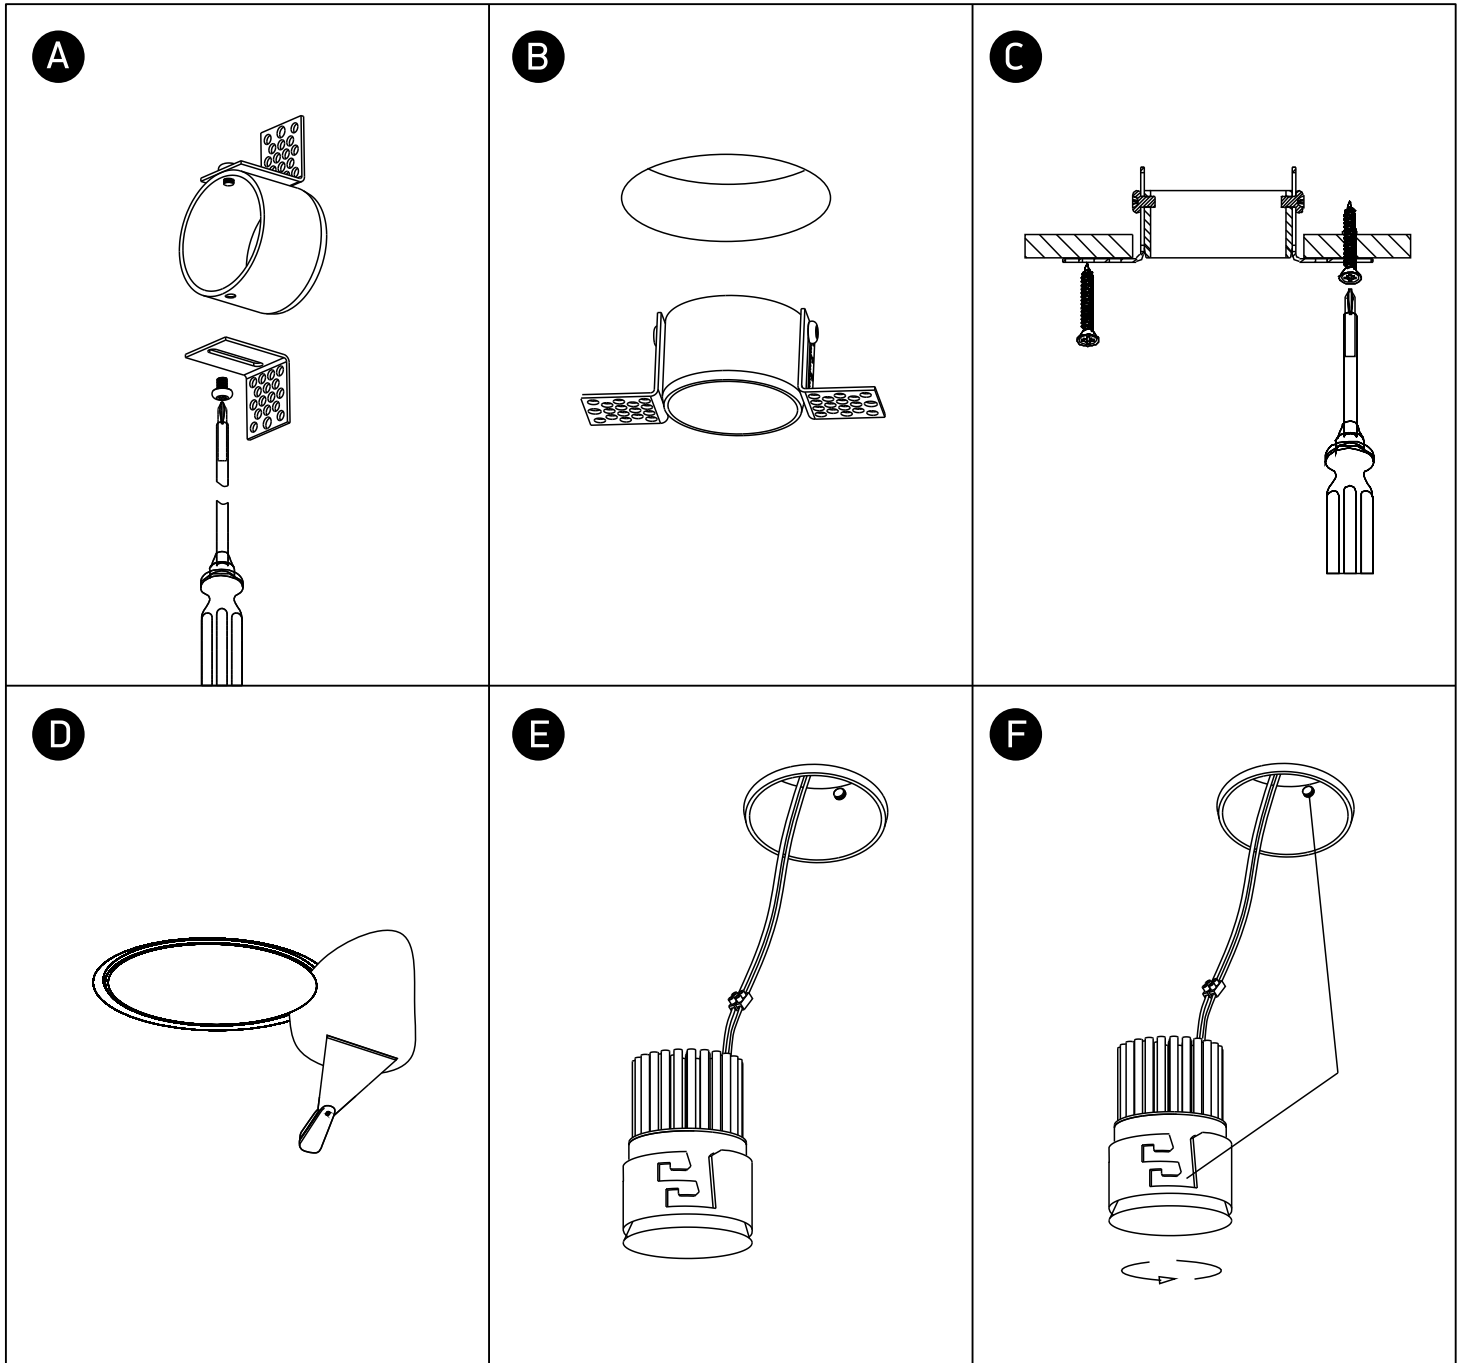

## 10112BTR

**ecolight**

700mA | COB LED | 12W | IP20 | Trimless | Aluminium  
Requires 700mA driver.

90  
CRI

**one**  
LIGHT

### Warnings:

1. Make sure that the product is installed properly before connecting to electricity.
2. Do not cover the fitting.
3. Maintenance and installation should only be carried out by a professional electrician.