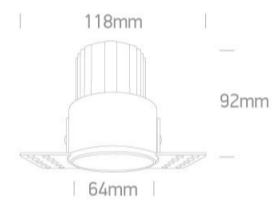

02 Recessed Spots Fixed LED&gt;The Trimless Mini Range Aluminium

**10112BTR/B/W**

9W/12W COB LED 2-Step trimless Recessed spot, IP20, for general application. Requires 500mA/700mA constant current driver.

## Dimensions

## Physical Specification

Item Group	02 Recessed Spots Fixed LED
Family	The Trimless Mini Range Aluminium
Order Code	10112BTR/B/W
Colour	Black
Material	Aluminium
Shape	Circular
Height	92mm
Diameter	64mm
Cutout Hole Diameter	70mm
Recessed trimless ceiling	Yes
Depth Required	110mm
Indoor	Yes
Adjustable	No