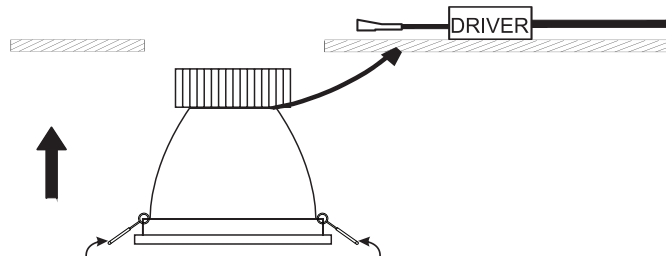

INSTALLATION MANUAL

10110K

ecodownlight

TRIAC
DIMMABLE

137mm

150mm

15cm

230V | 10W | IP53 | Die cast

Complete with dimmable LED driver

A

CUTOUT HOLE: 122mm

B

C

Warnings:

1. Make sure that the product is installed properly before connecting to electricity.
2. Do not cover the fitting.
3. Maintenance and installation should only be carried out by a professional electrician.