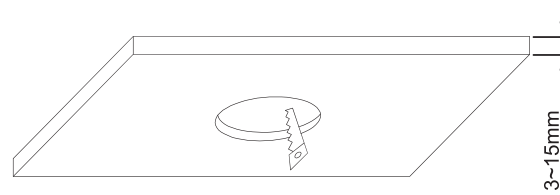

INSTALLATION MANUAL

10110K

ecodownlight

TRIAC
DIMMABLE

137mm

150mm

15cm

230V | 10W | IP53 | Die cast

Complete with dimmable LED driver

A

CUTOUT HOLE: 122mm

B

C

Warnings:

1. Make sure that the product is installed properly before connecting to electricity.
2. Do not cover the fitting.
3. Maintenance and installation should only be carried out by a professional electrician.