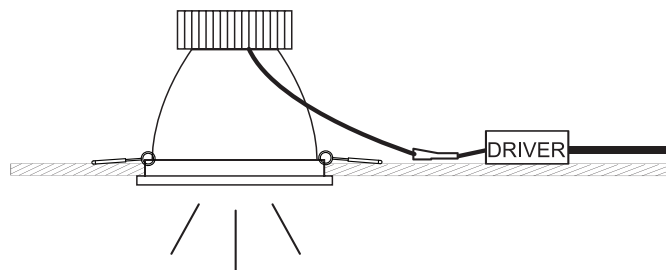

INSTALLATION MANUAL

10110K

ecodownlight

TRIAC
DIMMABLE

137mm

150mm

15cm

230V | 10W | IP53 | Die cast

Complete with dimmable LED driver

A

CUTOUT HOLE: 122mm

B

C

Warnings:

1. Make sure that the product is installed properly before connecting to electricity.
2. Do not cover the fitting.
3. Maintenance and installation should only be carried out by a professional electrician.