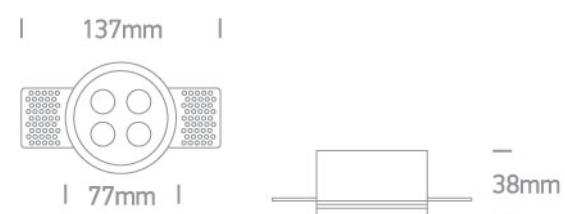

New 2022 Edition 3>Recessed Spots Fixed LED

10110HTR/W/W

10W Trimless Dark light recessed spot, IP20.

Complete with 700mA driver.

Complies with standard EN60598-1 and any other specific standards.

Downloads

Dimensions

Physical Specification

Item Group	New 2022 Edition 3
Family	Recessed Spots Fixed LED
Order Code	10110HTR/W/W
Colour	White
Material	Aluminium
Shape	Circular
Height	38mm
Diameter	77mm
Cutout Hole Diameter	78mm
Recessed trimless ceiling	Yes
Depth Required	80mm
Indoor	Yes

10W

IP Rating

IP20

Light Source

LED built in

Dimmable

No

Fitting

Illumination Data

Colour Temperature	3000K
Lumen Output	700lm
Light Efficiency	70lm/W
CRI	90
Beam Angle	38°
Illumination Diagram	
Dark Light	Yes

Packing Info

Pcs/Carton	40
Barcode	5291889074878
HS Code	9405413990