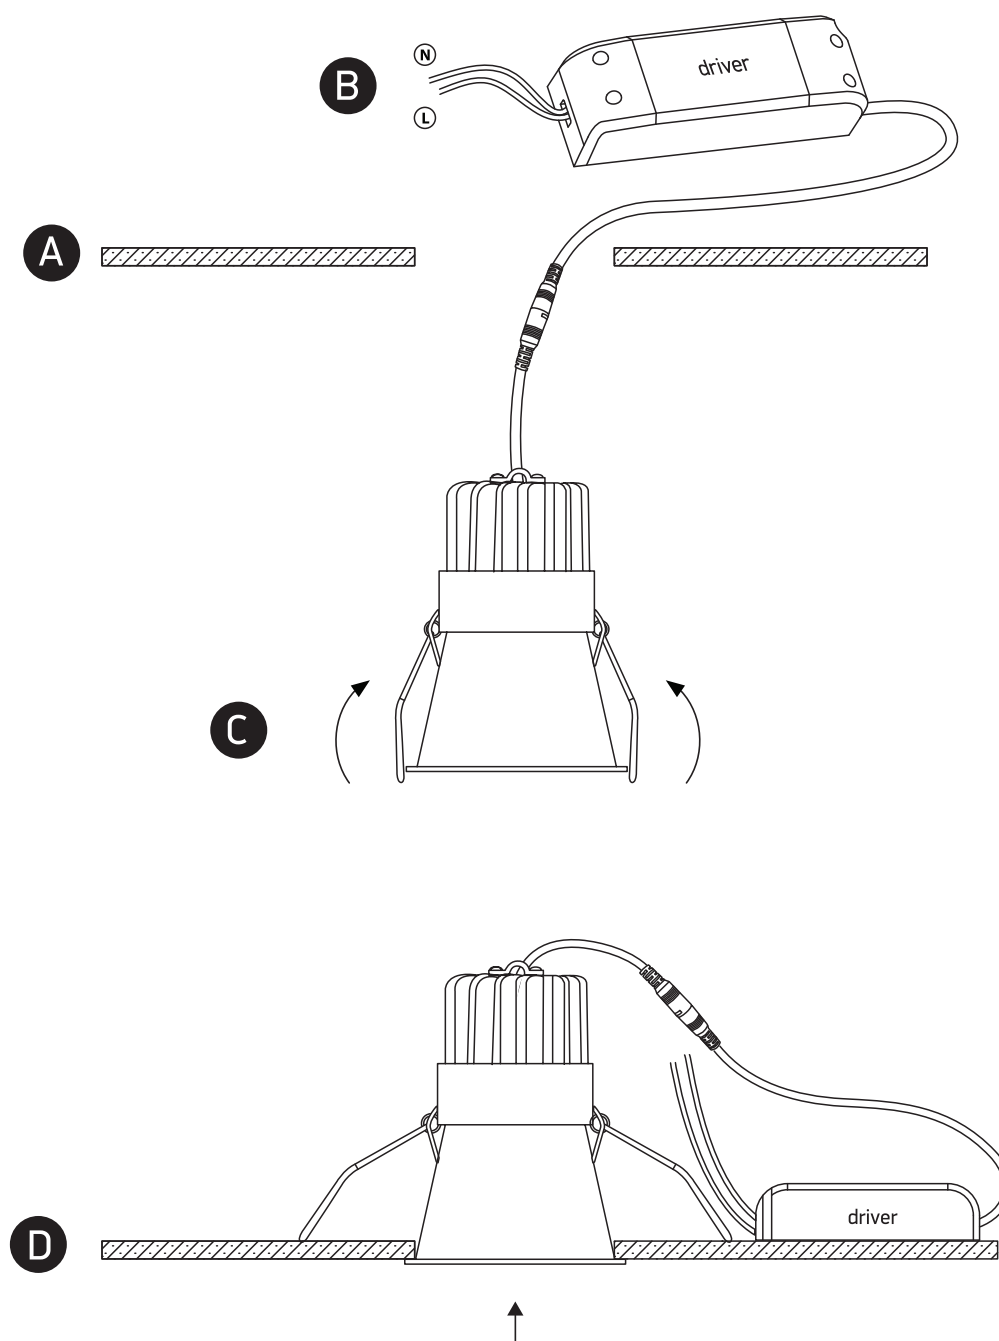

INSTALLATION MANUAL

10110FD

ecodownlight

75mm

230V | COB LED | 10W | IP20 | Aluminium
Complete with 300mA driver.

80
CRI

100mm

one
LIGHT

Warnings:

1. Make sure that the product is installed properly before connecting to electricity.
2. Do not cover the fitting.
3. Maintenance and installation should only be carried out by a professional electrician.