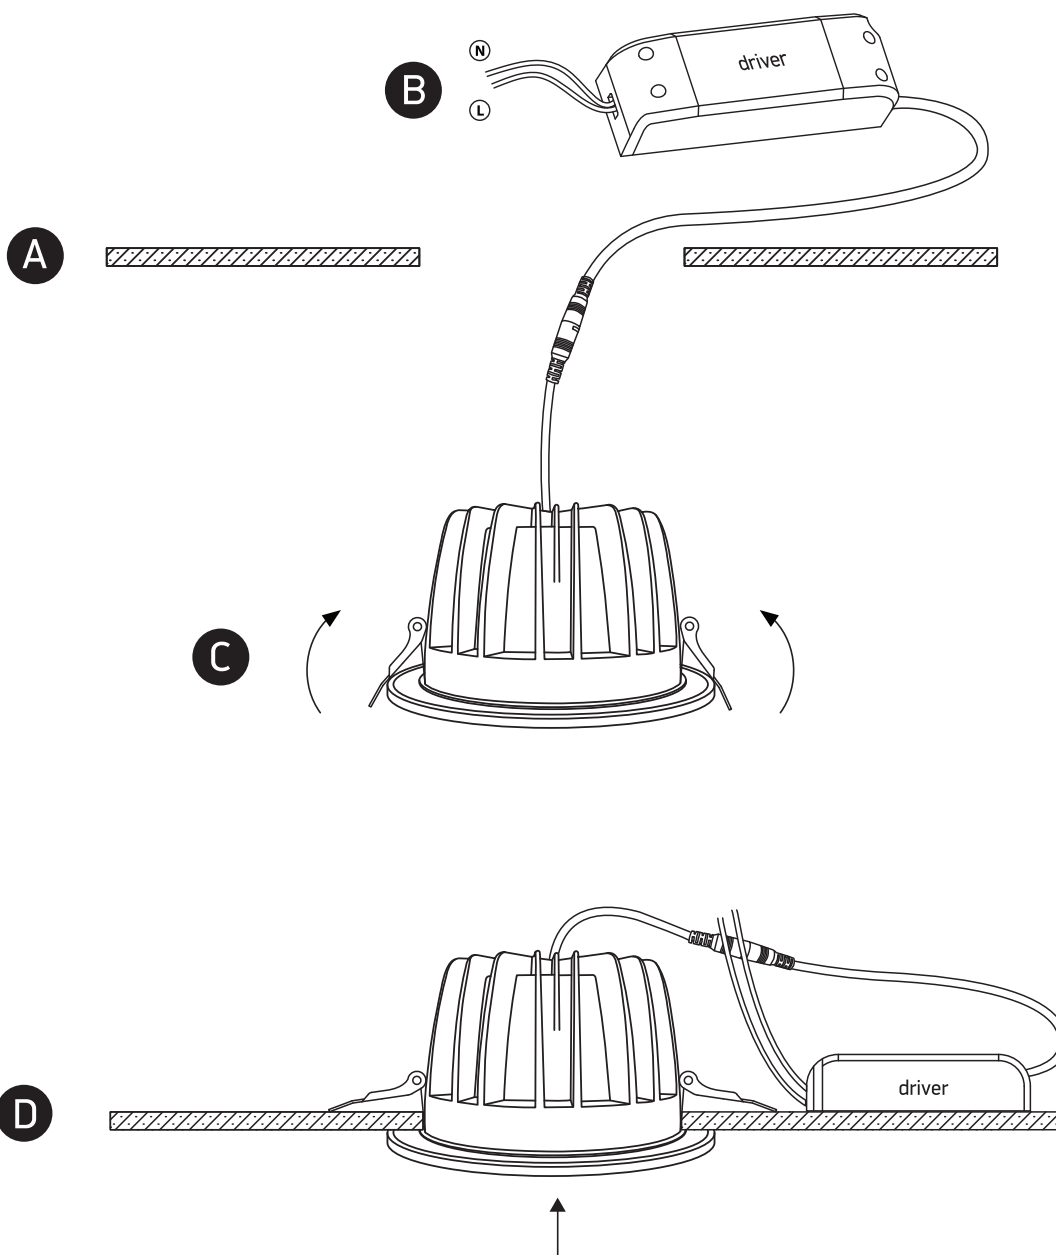

INSTALLATION MANUAL

10110CA

ecodownlight

CE

RoHS
COMPLIANT

NOT
DIMMABLE

120mm

230V | COB LED | 10W | IP20 | Die cast
Complete with 300mA driver.

80
CRI

65mm

one
LIGHT

Warnings:

1. Make sure that the product is installed properly before connecting to electricity.
2. Do not cover the fitting.
3. Maintenance and installation should only be carried out by a professional electrician.