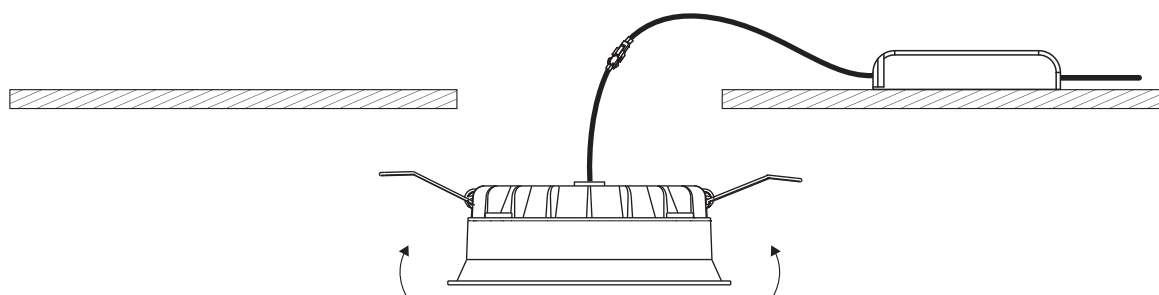

# INSTALLATION MANUAL

10109FD

**ecolight**

DARK LIGHT

IK07

CE RoHS COMPLETELY

230V | SMD 2835 | 9W | \*IP54 | Die cast  
Complete with 300mA driver.

80 CRI

**one**  
LIGHT

**A**

CUTOUT HOLE: 111mm

**B**

**C**

\*IP54 is the protection degree of the fitting under the ceiling. The fitting part hidden in the ceiling is IP20