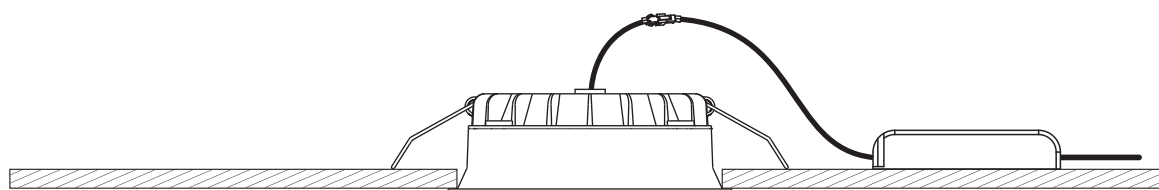

**one**  
LIGHT

**A**

CUTOUT HOLE: 111mm

**B**

**C**

\*IP54 is the protection degree of the fitting under the ceiling. The fitting part hidden in the ceiling is IP20