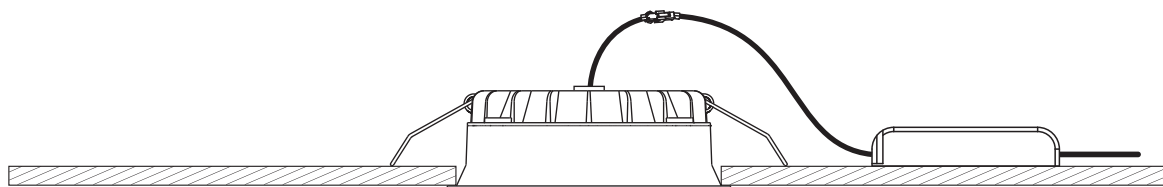

50mm

230V | SMD 2835 | 9W | \*IP54 | Die cast  
Complete with 300mA driver.

80  
CRI

**A**

CUTOUT HOLE: 111mm

**B**

**C**

\*IP54 is the protection degree of the fitting under the ceiling. The fitting part hidden in the ceiling is IP20