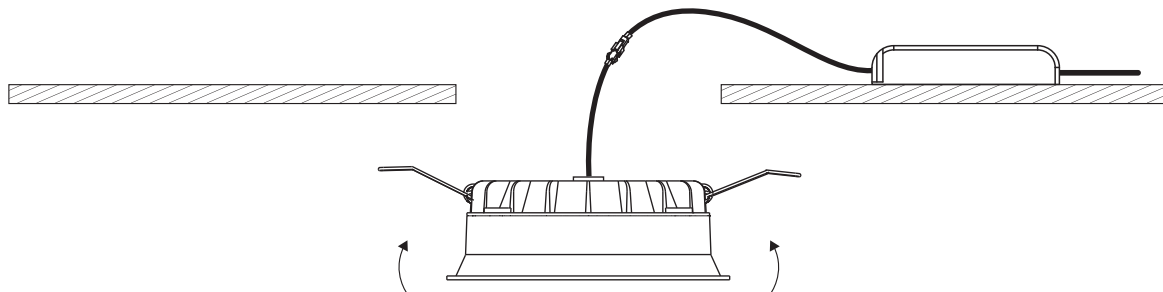

# INSTALLATION MANUAL

10109FD

**ecolight**

DARK  
LIGHT

IK07

RoHS  
COMPLETELY

NOT  
DIMMABLE

120mm

50mm

230V | SMD 2835 | 9W | \*IP54 | Die cast  
Complete with 300mA driver.

80  
CRI

**A**

CUTOUT HOLE: 111mm

**B**

**C**

\*IP54 is the protection degree of the fitting under the ceiling. The fitting part hidden in the ceiling is IP20