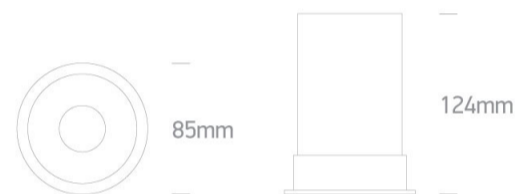

## 01 Recessed Spots Fixed &gt; The Fire Rated Dark Light

10109F/W

Recessed Dark Light Fire Rated MR16 spot with GU10 lampholder.

Complies with standard EN60598-1 and any other specific standards.

## Dimensions