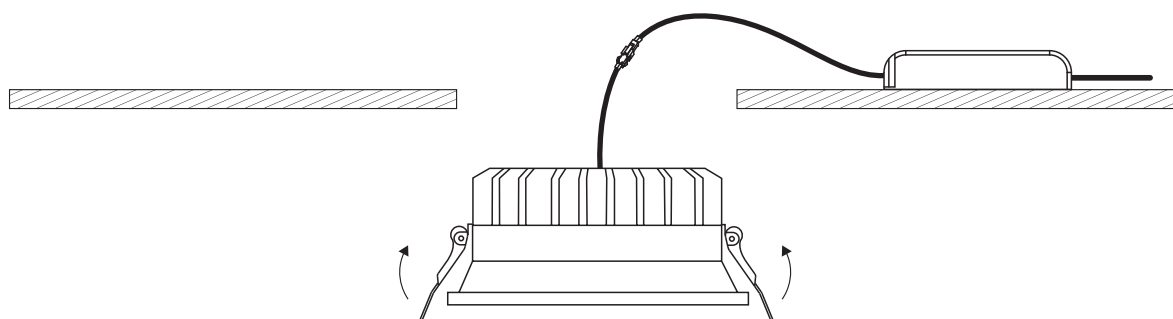

INSTALLATION MANUAL

10109D

ecolight

CE

RoHS
COMPLIANT

80
CRI

80
CRI

120mm

50mm

230V | SMD 2835 | 9W | IP20 | Die cast
Complete with 300mA driver.

A

CUTOUT HOLE: 110mm

B

C

*IP54 is the protection degree of the fitting under the ceiling. The fitting part hidden in the ceiling is IP20