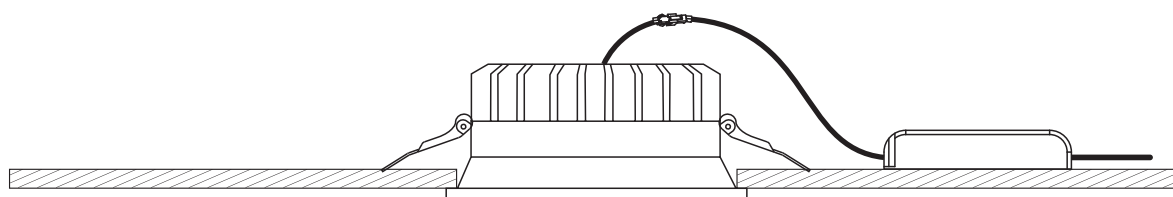

INSTALLATION MANUAL

10109D

ecolight

CE

RoHS
COMPLIANT

80
CRI

80
CRI

120mm

50mm

230V | SMD 2835 | 9W | IP20 | Die cast
Complete with 300mA driver.

A

CUTOUT HOLE: 110mm

B

C

*IP54 is the protection degree of the fitting under the ceiling. The fitting part hidden in the ceiling is IP20