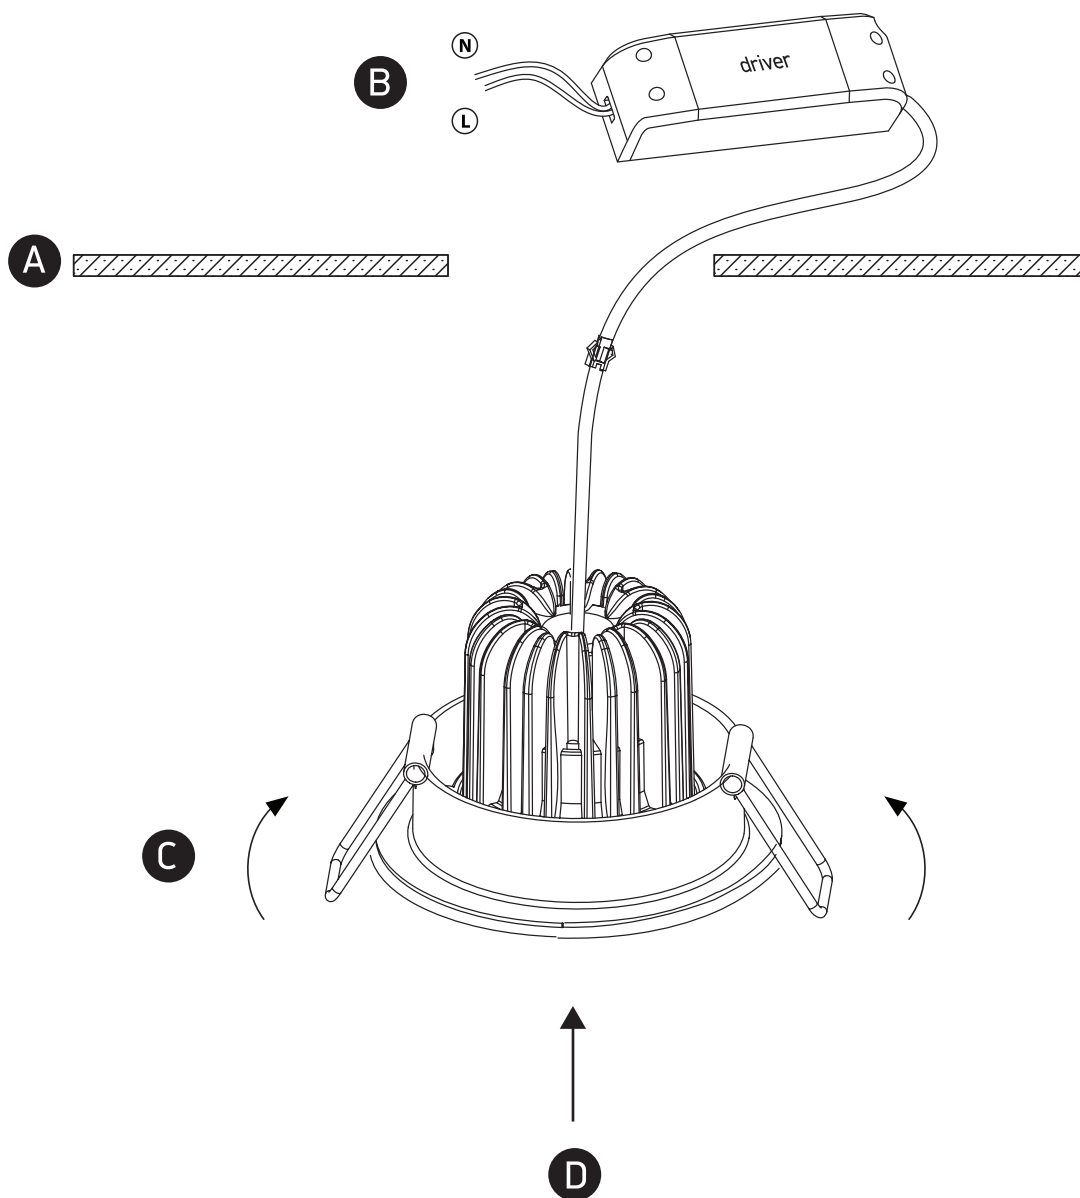

INSTALLATION MANUAL

10108R

ecolight

80
CRI

81mm

230V | COB LED | 8W | IP20 | Die cast
Complete with 350mA driver.

50mm

one
LIGHT