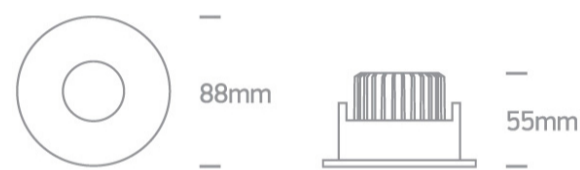

Downloads

Dimensions

Physical Specification

Item Group	02 Recessed Spots Fixed LED
Family	The COB IP54 Dark Light Range
Order Code	10108H/W/W
Colour	White
Material	Die Cast
Shape	Circular
Height	55mm
Diameter	88mm
Cutout Hole Diameter	75mm
Recessed Ceiling	Yes
Depth Required	70mm
Indoor	Yes

Illumination Data

Colour Temperature	3000K
Lumen Output	600lm
Light Efficiency	75lm/W
CRI	90
Beam Angle	36°
Illumination Diagram	
Dark Light	Yes

Packing Info

Pcs/Carton	50
Barcode	5291889065135
HS Code	9405409900